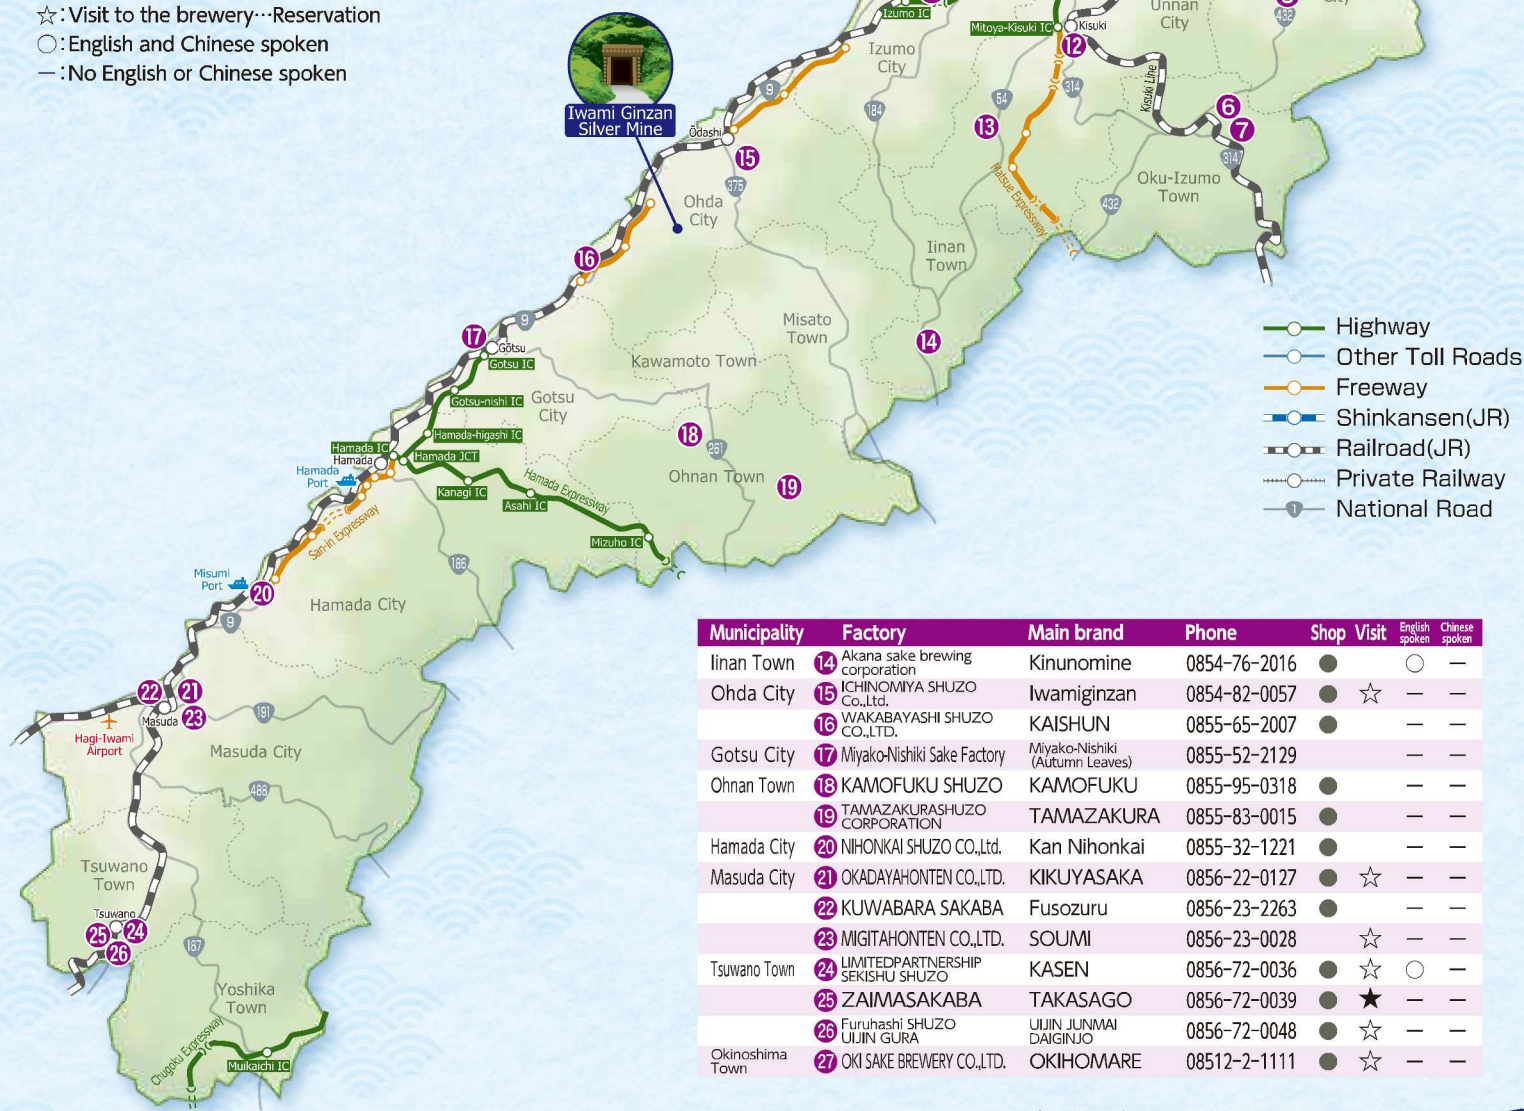

SAKE Breweries Map

Japan. "Kampai" to the world.

AS OF SEPTEMBER 30, 2021

- This "SAKE Breweries Map" only indicates the factories which hope to publish.
- Please contact the manufacturer before visiting the manufacturing site, as there are precautions to be taken from the standpoint of hygiene and safety.
- Please contact the brewery beforehand to inquire about languages spoken other than English or Chinese.
- The sightseeing locations on the map accompanied by illustrations indicate the locations of the "World Heritage Sites" as adopted by the UNESCO General Assembly.
- Unauthorized copying and replication of this "SAKE Breweries Map" are strictly prohibited. ALL rights reserved.

- : There is a shop on the premises
- ★ : Visit to the brewery...Possible
- ☆ : Visit to the brewery...Reservation
- : English and Chinese spoken
- : No English or Chinese spoken

Municipality	Factory	Main brand	Phone	Shop	Visit	English spoken	Chinese spoken
Iinan Town	14 Akana sake brewing corporation	Kinunomine	0854-76-2016	●	○	—	—
Ohda City	15 ICHINOMIYA SHUZO Co.,Ltd.	Iwamiginzan	0854-82-0057	●	☆	—	—
	16 WAKABAYASHI SHUZO CO.,LTD.	KAISHUN	0855-65-2007	●	—	—	—
Gotsu City	17 Miyako-Nishiki Sake Factory	Miyako-Nishiki (Autumn Leaves)	0855-52-2129	●	—	—	—
Ohnan Town	18 KAMOFUKU SHUZO CORPORATION	KAMOFUKU	0855-95-0318	●	—	—	—
	19 TAMAZAKURASHUZO CORPORATION	TAMAZAKURA	0855-83-0015	●	—	—	—
Hamada City	20 NIHONKAI SHUZO CO.,Ltd.	Kan Nihonkai	0855-32-1221	●	—	—	—
Masuda City	21 OKADAYAHONTEN CO.,LTD.	KIKUYASAKA	0856-22-0127	●	☆	—	—
	22 KUWABARA SAKABA	Fusozuru	0856-23-2263	●	—	—	—
	23 MIGITAHONTEN CO.,LTD.	SOUJI	0856-23-0028	☆	—	—	—
Tsuwano Town	24 LIMITEDPARTNERSHIP SEKISHU SHUZO	KASEN	0856-72-0036	●	☆	○	—
	25 ZAIMASAKABA	TAKASAGO	0856-72-0039	●	★	—	—
	26 Furuhashi SHUZO UJIN GURA	UJIN JUNMAI DAIGINJO	0856-72-0048	●	☆	—	—
Okinoshima Town	27 OKI SAKE BREWERY CO.,LTD.	OKIHOMARE	08512-2-1111	●	☆	—	—