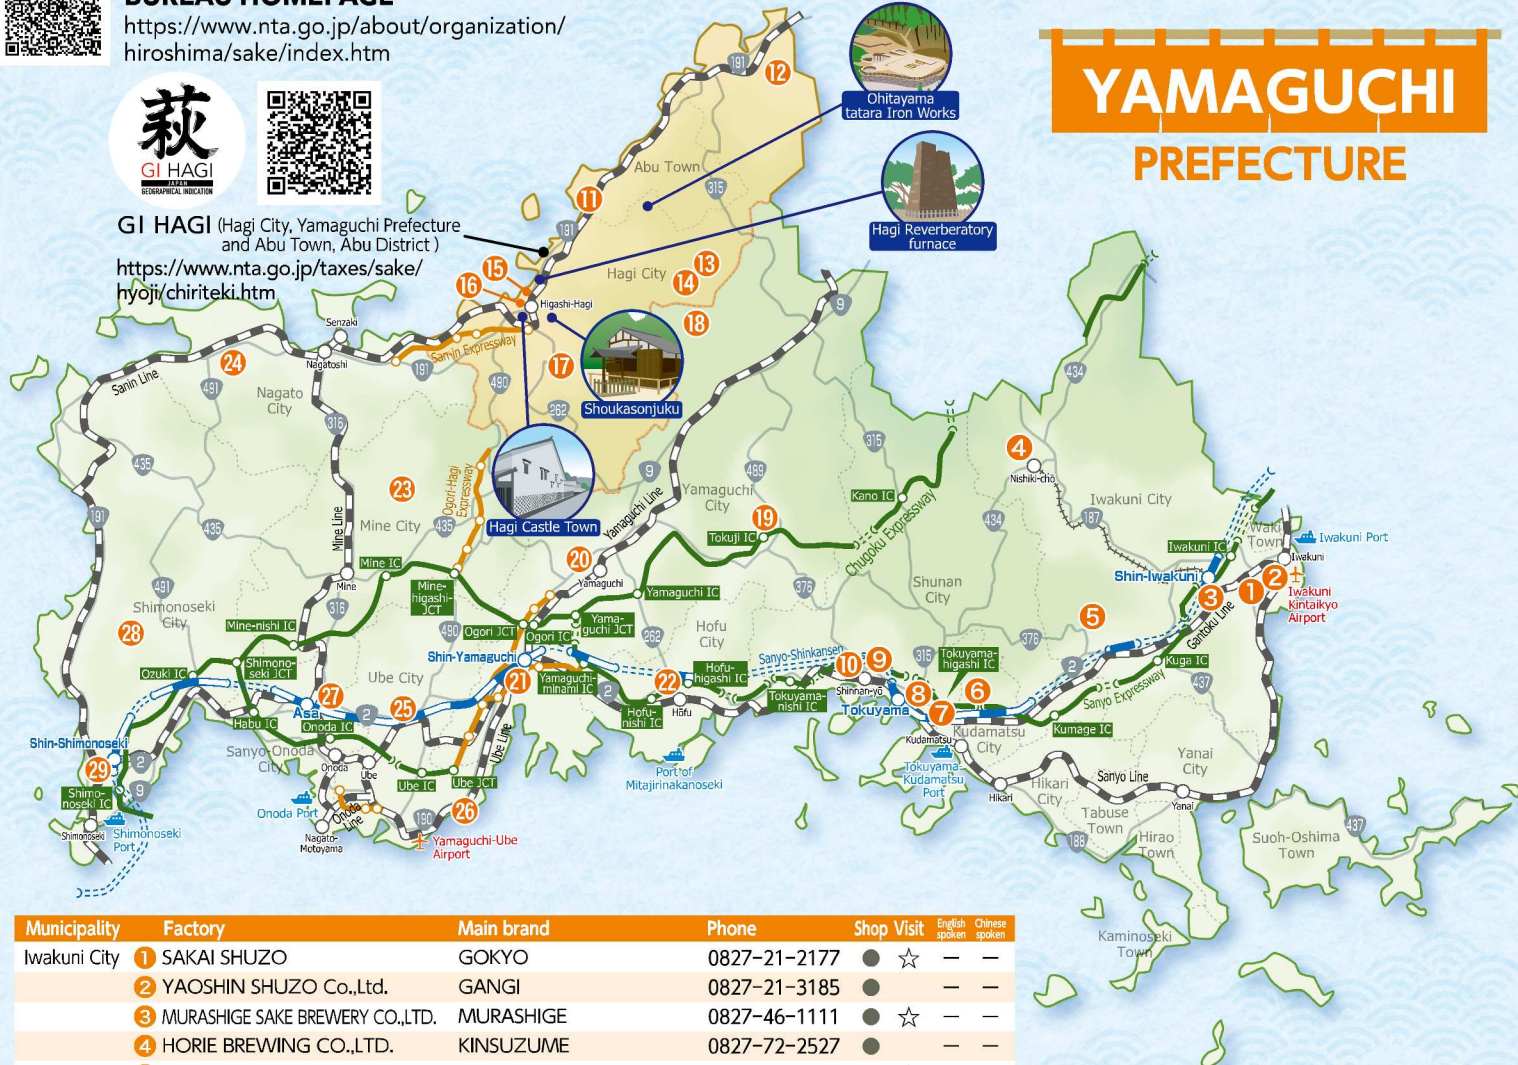

GI HAGI (Hagi City, Yamaguchi Prefecture and Abu Town, Abu District)

<https://www.nta.go.jp/taxes/sake/hyoji/chiriteki.htm>

YAMAGUCHI PREFECTURE

Municipality	Factory	Main brand	Phone	Shop Visit	English spoken	Chinese spoken
Iwakuni City	1 SAKAI SHUZO	GOKYO	0827-21-2177	● ☆	—	—
	2 YAOSHIN SHUZO Co.,Ltd.	GANGI	0827-21-3185	●	—	—
	3 MURASHIGE SAKE BREWERY CO.,LTD.	MURASHIGE	0827-46-1111	● ☆	—	—
	4 HORIE BREWING CO.,LTD.	KINSUZUME	0827-72-2527	●	—	—
	5 asahishuzo	DASSAI	0827-86-0120	● ☆	○	—
Kudamatsu City	6 Kinfundou Shuzo co.,Ltd.	Kinfundou DaiGinjyou	0833-44-8605	●	—	—
Shunan City	7 YAMAGATA HONTEN CO.,LTD.	BOCHOTSURU	0834-25-0048	●	○	—
	8 HATSUMOMIDI	HARADA	0834-21-0075	● ☆	—	—
	9 Nakashimaya-shuzojo co.,LTD.	Nakashimaya Kanenaka Kotobuki	0834-62-2006	● ☆	—	—
	10 Otokojiman-Shuzou Co.,Ltd.	Tatsuno-o "Dragon's tail"	0834-32-6609	●	—	—
Abu Town	11 ABUNOTSURU SHUZO LIMITED PARTNERSHIP	MIYOSHI	08388-2-2003	●	—	—
Hagi City	12 SUMIKAWA SAKE-BREWING CO.,LTD.	TOYOBIJIN	08387-4-0001	●	—	—
	13 SHIRAI SHUZO HONTEN	HAKUSEN	08388-8-0003	●	—	—
	14 YACHIYO SHUZO GENERAL PARTNERSHIP	YACHIYO	08388-6-0221	● ☆	—	—
	15 NAKAMURA SHUZO CO.,LTD.	TAKARABUNE	0838-22-0137	● ☆	—	—
	16 IWASAKI SHUZO CO.,LTD.	CHOYO FUKUMUSUME	0838-22-0024	●	—	—
	17 OKAZAKI SHUZOJYO CO.,LTD.	chomonkyo	0838-54-2023	● ☆	—	—
	18 MURAKAMI SHUZOJO	EBISU	083-954-0101	●	—	—
Yamaguchi City	19 Shintani SAKE Brewery Co.,Ltd.	WAKAMUSUME	0835-52-0016	●	—	—
	20 Yamashiroya Shuzo Co.,Ltd.	SUGIHIME	083-922-5757	●	—	—
	21 KANEMITSU SHUZO CO.,LTD.	SANTOUKA	083-989-2020	● ☆	—	—
Houfu City	22 TAKEUCHI SHUZOUJOU	NISHIKISEKAI	0835-22-0211	● ☆	—	—
Mine City	23 Ohmine Shuzou Co.,Ltd.	Ohmine	0837-64-0700	●	—	—
Nagato City	24 OOTSUSHURUIJOUZOU	MISUZU DAIGINJO	0837-32-0334	●	—	—
Ube City	25 Nagayamahonke shuzojo co.,LTD.	TAKA	0836-62-0088	● ☆	○	—
	26 Mii Shuzojo	Nami no Hana	0836-51-9012	●	—	—
Sanyo-Onoda City	27 NAGAYAMASHUZOU GENERAL PARTNERSHIP	Yamazaru	0836-73-1234	● ☆	—	—
Shimonoseki City	28 CHOSHU SAKE BREWERY CORP.	TENBI	083-287-0165	●	—	—
	29 SHIMONOSEKI SHUZO CO.,LTD.	KAIKYO	083-252-1877	●	○	—

- Highway
- Other Toll Roads
- Freeway
- Shinkansen(JR)
- Railroad(JR)
- Private Railway
- National Road

- : There is a shop on the premises
- ★ : Visit to the brewery...Possible
- ☆ : Visit to the brewery...Reservation
- : English and Chinese spoken
- : No English or Chinese spoken