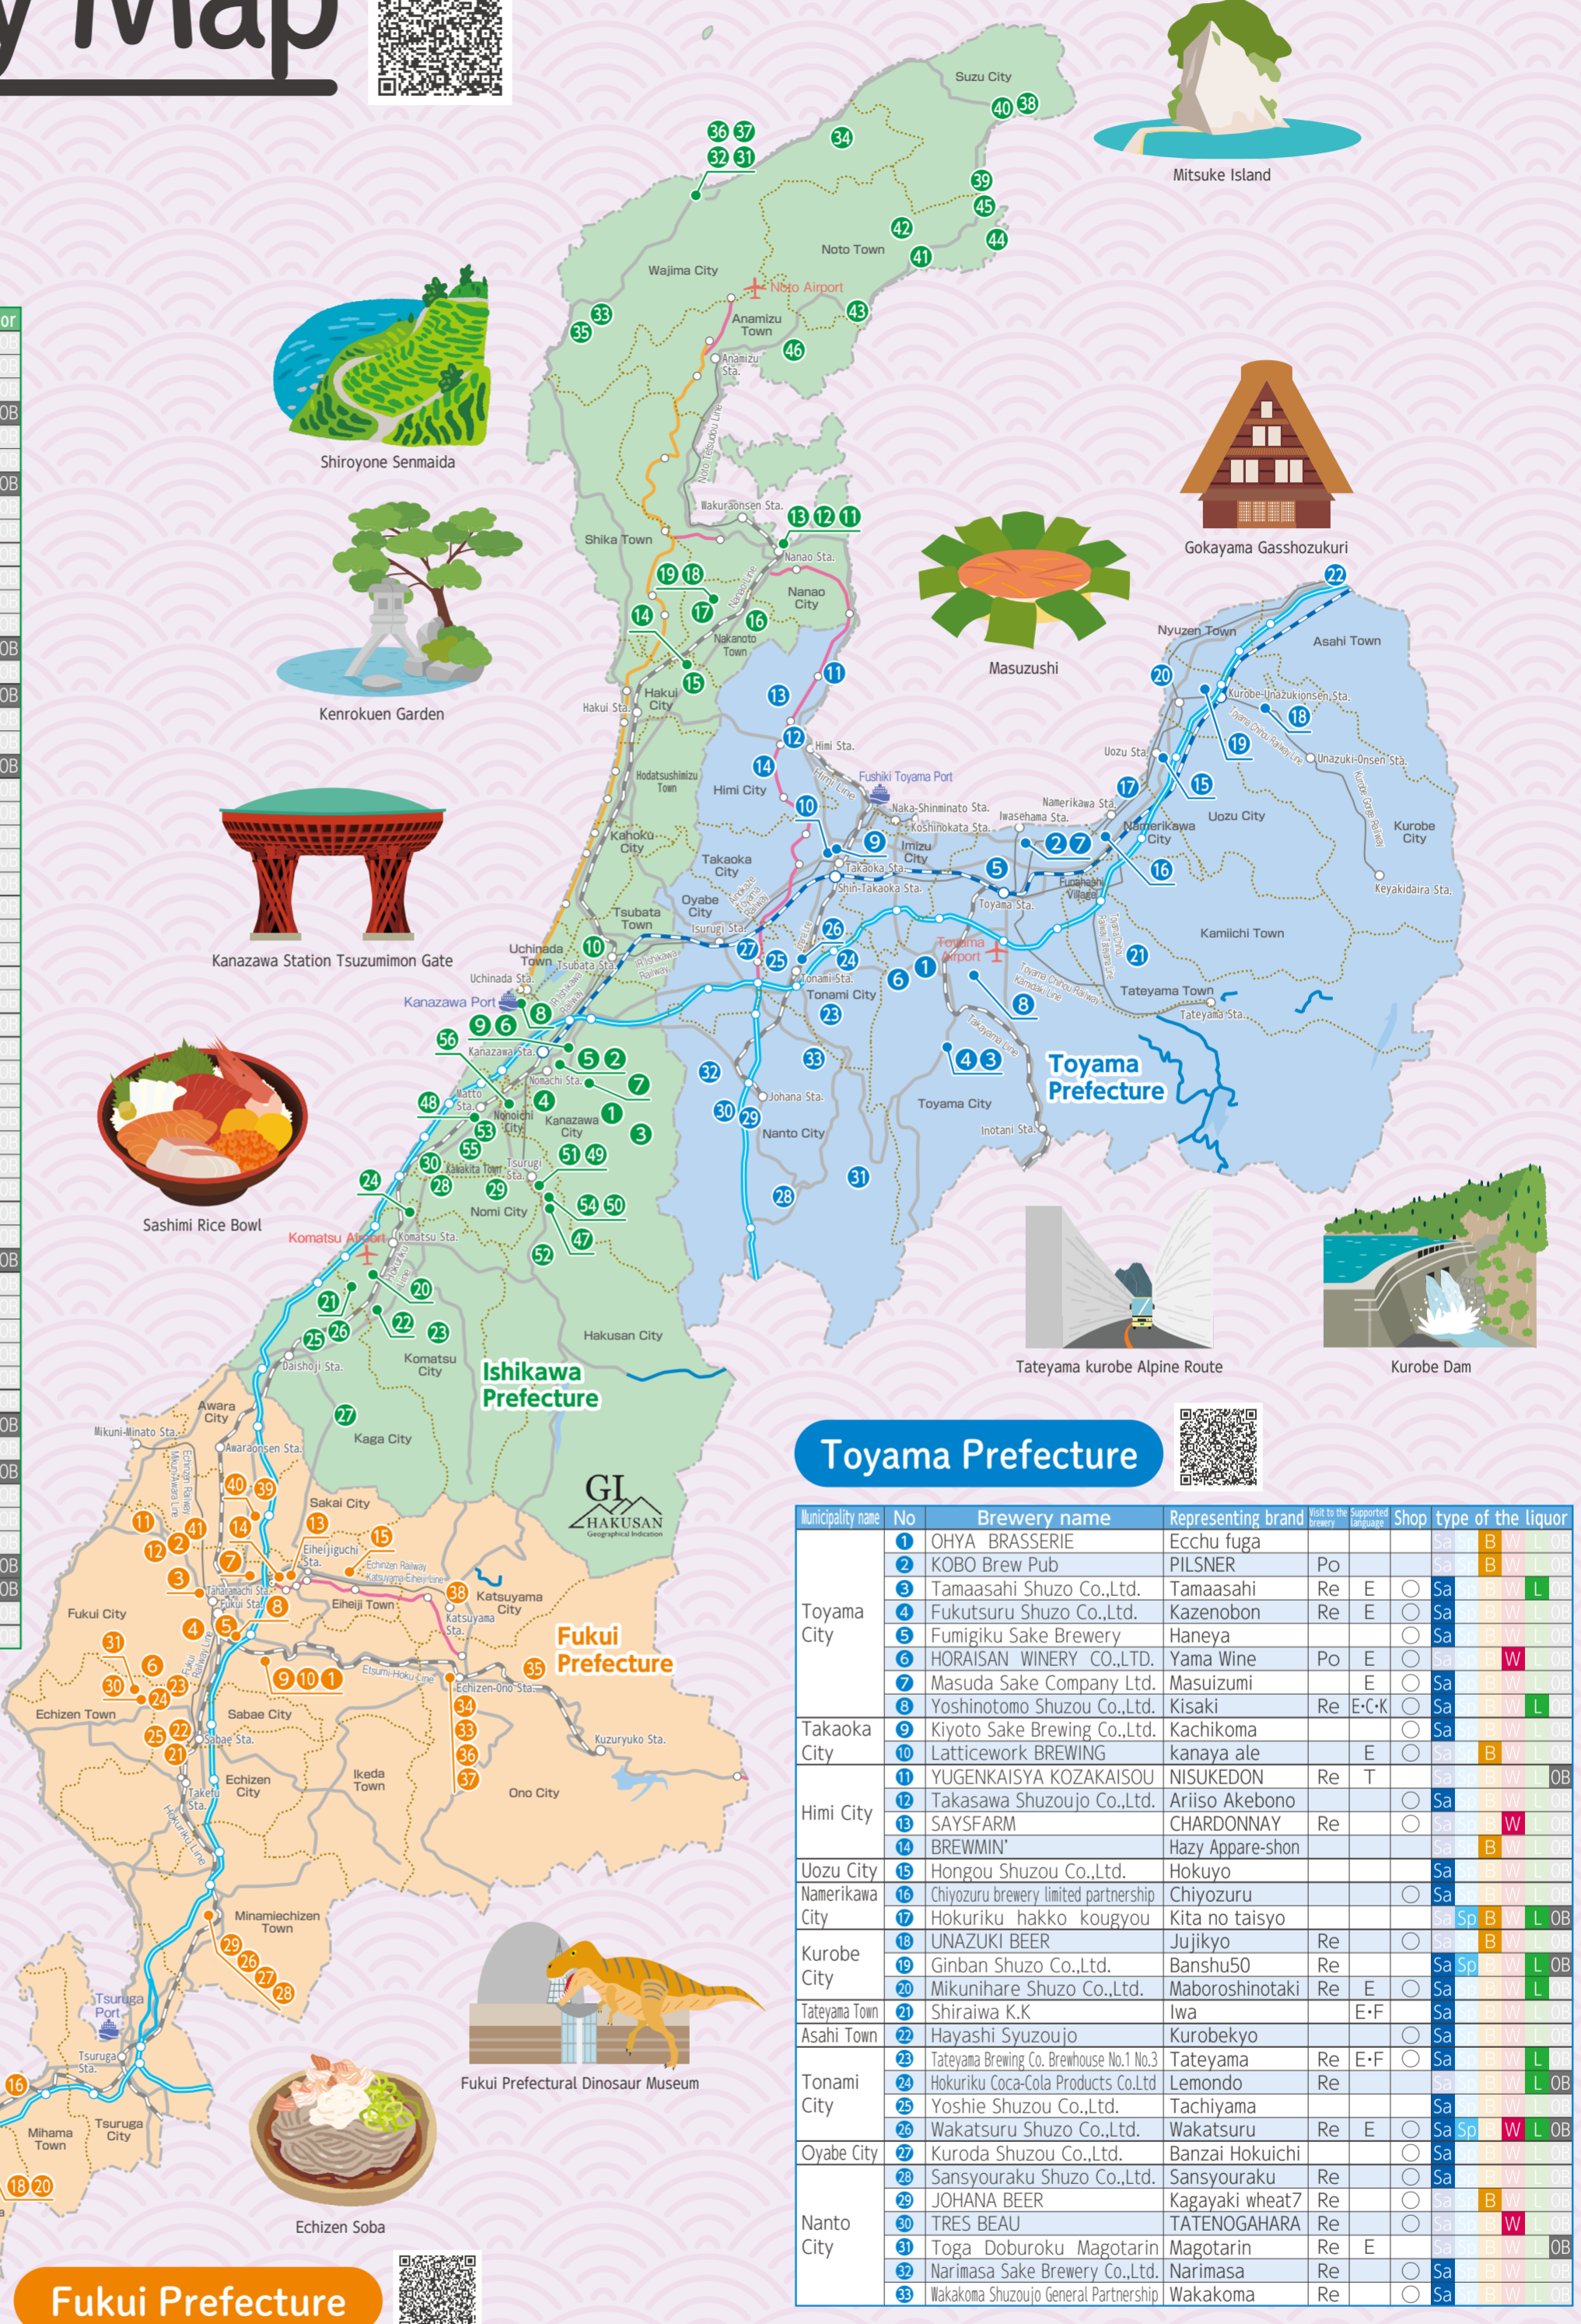

Legend

- Expressway
- Other toll roads
- Limited-access roads
- National road
- Bullet train (Shinkansen)
- JR Line
- Private railway

Visit to the brewery

- Reservation ..... Re
- Possible ..... Po

Supported language

- English ..... E
- Chinese C
- Korean ..... K
- Taiwanese ..... T
- French ..... F

About an abbreviation of the type of the liquor

- Sa ... Sake
- Sp ... Continuous distillation Japanese spirits, Simple system distillation Japanese spirits
- B ... Beer, Sparkling liquor/Low malt beer
- W ... Fruit wine, Sweet fruit wine
- L ... Liqueur
- OB ... Sake compound, Mirin, Whisky, Spirits, Brandy, Other brewed liquors, Miscellaneous liquor etc.

The sake brewery map of three prefectures in the Hokuriku region

1 Regarding the possibility to visit breweries, sometimes a reservation is required, so if there is any breweries you wish to visit, please contact them in advance.

2 Unauthorized reproduction and alteration is prohibited.

3 The sake breweries listed here are the ones that have cooperated with us to create the sake brewery map.

Don't drink and drive! No alcohol for those under 20 years old! Drink in moderation!

The National Tax Agency website also provides Japanese, Chinese (simplified), Chinese (traditional), and Korean versions.

Fukui Prefecture

Municipality name	No	Brewery name	Representing brand	Visit to the brewery	Supported language	Shop	type of the liquor
Fukui City	1	Aokiranjyado	Ranjyasyu			○	Sa B W L OB
	2	Ito Shuzou	Koshinotaka			○	Sa B W L OB
	3	Koshinoiso Brewing Co.,Ltd.	Ichigoichie	Re	E	○	Sa B W L OB
	4	Tajima Shuzo Co.,Ltd.	Fukuchitose			○	Sa B W L OB
	5	Tokoyamashuzou Limited partnership	Jozan			E	Sa B W L OB
	6	Nishioka-Kawamura Sake Brewery Co.,Ltd.	Tsukimaru			○	Sa B W L OB
	7	Funaki Sake Brewery	Kitanoshu	Re		○	Sa B W L OB
	8	Mikawashuzoujo	Maibijin	Re		○	Sa B W L OB
	9	Mourishuzou	Sari			○	Sa B W L OB
	10	Yasumoto Shuzo	Hakugakusen			○	Sa B W L OB
	11	Kumonoji Sake Brewery	Kumonoji			○	Sa B W L OB
	12	Rikisenshuzou	Ake no tsuru			○	Sa B W L OB
Eiheiji Town	13	Kokuryu Sake Brewing Corporation	Kokuryu	Re	E	○	Sa B W L OB
	14	Tanabe Shuzo LLC.	Echizenmisaki	Re	E	○	Sa B W L OB
Mihama Town	15	Yoshida Brewery Limited.	Hakuryu			E	Sa B W L OB
	16	Wakasa seaside brewery	Wakasa Beer	Re		○	Sa B W L OB
Wakasa Town	17	Miyake Hikouemon Sake Brewery	Hayaseura			○	Sa B W L OB
	18	Eco Farm Mikata Co.,Ltd.	BENICHU38°	Re		○	Sa B W L OB
Echizen City	19	Kojoukan pamco	Ume Beer			○	Sa B W L OB
	20	Torihama Sake Brewing Co.,Ltd.	Torihama	Re	E	○	Sa B W L OB
	21	Katayama Syuzou Co.,Ltd.	KANSAI-TSUKIKASA			○	Sa B W L OB

Toyama Prefecture

Municipality name	No	Brewery name	Representing brand	Visit to the brewery	Supported language	Shop	type of the liquor
Toyama City	1	OHYA BRASSERIE	Ecchu fuga			○	Sa B W L OB
	2	KOBO Brew Pub	PILSNER	Po		○	Sa B W L OB
	3	Tamaasahi Shuzo Co.,Ltd.	Tamaasahi	Re	E	○	Sa B W L OB
	4	Fukutsuru Shuzo Co.,Ltd.	Kazenobon	Re	E	○	Sa B W L OB
	5	Fumigiku Sake Brewery	Haneyu			○	Sa B W L OB
	6	HORAISAN WINERY CO.,LTD.	Yama Wine	Po	E	○	Sa B W L OB
	7	Masuda Sake Company Ltd.	Masuzumi	E	○	○	Sa B W L OB
Takaoka City	8	Yoshinotomo Shuzou Co.,Ltd.	Kisaki	Re	E-C-K	○	Sa B W L OB
	9	Kiyoto Sake Brewing Co.,Ltd.	Kachikoma			○	Sa B W L OB
Himi City	10	SAYSFARM	CHARDONNAY	Re		○	Sa B W L OB
	11	BREWMIN'	Hazy Appare-shon			E	Sa B W L OB
Uozu City	12	Hongou Shuzou Co.,Ltd.	Hokuyo			○	Sa B W L OB
	13	Chiyojuro brewery limited partnership	Chiyojuro			○	Sa B W L OB
Namerikawa City	14	Hokuriku hakko kougyou	Kita no taisyo			○	Sa Sp B W L OB
	15	UNAZUKI BEER	Juikyo	Re		○	Sa B W L OB
Kurobe City	16	Ginban Shuzo Co.,Ltd.	Banshu50	Re		○	Sa Sp B W L OB
	17	Mikunihare Shuzo Co.,Ltd.	Maboroshinotaki	Re	E	○	Sa B W L OB
Tateyama Town	18	Shiraiwa K.K	Iwa	E-F		○	Sa B W L OB
	19	Hayashi Syuzoujo	Kurobekyo			○	Sa B W L OB
Tonami City	20	Tateyama Brewing Co. Brewery No.1 No.3	Tateyama	Re	E-F	○	Sa B W L OB
	21	Chiyojuro Coca-Cola Products Co.Ltd	Lemondo	Re		○	Sa B W L OB
Nanto City	22	Yoshie Shuzou Co.,Ltd.	Tachiyama			○	Sa B W L OB
	23	Wakatsuru Shuzo Co.,Ltd.	Wakatsuru	Re	E	○	Sa Sp B W L OB
	24	Kuroda Shuzou Co.,Ltd.	Banzai Hokuichi			○	Sa B W L OB
Sakai City	25	Sansyouraku Shuzo Co.,Ltd.	Sansyouraku	Re		○	Sa B W L OB
	26	JOHANA BEER	Kagayaki wheat7	Re		○	Sa B W L OB
	27	TRES BEAU	TATENOGAHARA	Re		○	Sa B W L OB
	28	Toga Doburoku Magotarin	Magotarin	Re	E	○	Sa B W L OB
	29	Narimasa Sake Brewery Co.,Ltd.	Narimasa	Re		○	Sa B W L OB
	30	Wakakoma Shuzoujo General Partnership	Wakakoma	Re		○	Sa B W L OB

Toyama Sake Brewers Association

Ishikawa Sake Brewers Association