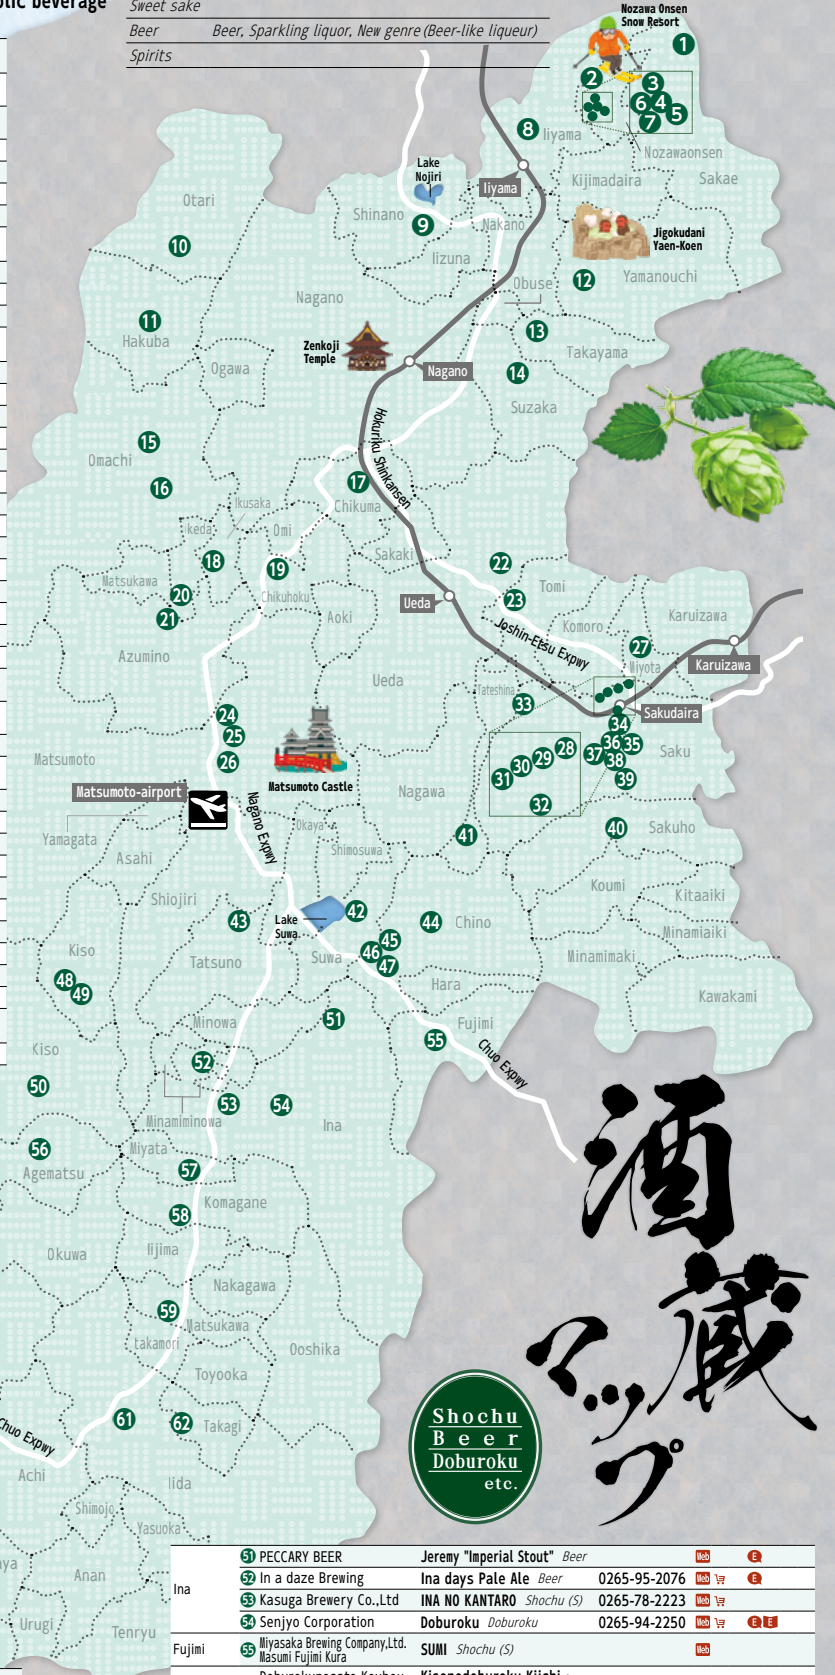

Sakae	1	Farmer's inn Tofu-ya Shizawa Brewery	The story of deep-snow DOBUROKU Doburoku	0269-87-2714
	2	Anglo Japanese Brewing Company	Beer	
	3	Anglo Japanese Brewing Company LIBUSHI	King Kong Knee Drop Beer	080-6930-3992
Nozawaonsen	4	Utopia	Kawori Doburoku	0269-85-2223
	5	Yamabousi	Katarou Dobuperi Doburoku	0269-85-1787
	6	KIRAKUSO	Hachiman Shimizu Doburoku	0269-85-3326
	7	Resort House FURUSATO	KURASHO Doburoku	0269-85-2241
Iiyama	8	doburoku・kamakura no sato seizouzyou	doburoku・kamakura no sato Doburoku	080-8905-1543
Shinano	9	Matsumo Sake Corporation	MATSUMO Shochu (C)	026-255-2007
Otari	10	hoshi no ie	Doburoku	
Hakuba	11	Hakuba Brewing Company	Hakuba Pale Beer	080-8905-4362
Yamanouchi	12	Tamurahonten Corporation	SHIGA KOGEN BEER/YAMABUSHI Beer	0269-33-2155
Takayama	13	TAMTAM BREWING		
Suzaka	14	CLOOC DINING	FRUIT ALE Beer	
	15	Atarashiya	Doburoku	0261-22-1899
Omachi	16	Northern Alps Brewery	Hyoga LAGER Beer	0261-85-0780
Chikuma	17	Maruzen Foods Corporation	Liqueurs	
Ikusaka	18	Ikusakamura Nouguyokousha	Doburoku	
Chikuhoku	19	Sanseishuzo Corporation	Shochu (S)	0263-66-2011
Ikeda	20	Daisekkei Sake Brewing Co.,Ltd.	Shochu (S)	
Azumino	21	EIWA HOTAKA BREWERY	ALT Beer	0263-84-0174
Ueda	22	Kouraininjinshuzo	Liqueurs	0268-72-8522
Tomi	23	OHILAIHO BEER	OHILAIHO BEER Beer	0268-64-0006
	24	Sasaishuzo Corporation	Sasanohomare DOBUROKU Doburoku	0263-47-0762
Matsumoto	25	BACCA Brewing	BACCA Pale Ale Beer	0263-30-8230
	26	Matsumoto Brewery Co.,Ltd.	Traditional Bitter Beer	0263-31-0081
Miyota	27	YOHO Brewing Company Miyota Brewery	YONA YONA ALE Beer	0120-28-4747
	28	YOHO Brewing Company Saku Brewery	YONA YONA ALE Beer	0267-66-1211
	29	Karuizawa Brewery Ltd.	THE KARUIZAWA BEER Beer	0120-919-144
	30	Chikumanishikishuzo Corporation Limited	Karuizawa Mead Mead	0267-67-3731
	31	Corporation Furuyashuzouten	summer squash shochu Shochu (S)	0267-67-2153
	32	Totsukashuzo Corporation	KUSABUE Shochu (S)	0267-67-2105
Saku	33	Takeshigeonke Brewing Corp.	NAKASENDO Shochu (S)	0267-53-3025
	34	Tsuyiyashuzouten Corporation	NYUKON Shochu (S)	0267-62-0113
	35	Fuyoushuzou	Shochu (C)	0267-62-0340
	36	Tomonoshuzo Corporation	Shochu (S)	
	37	Kiuchijyouzou Corporation	TENSETSU Shochu (S)	0267-62-0005
	38	Kitsukura Shuzo Co.,Ltd	Tohge Shochu (S)	0267-82-2006
	39	Sakunohanasuzou	SAKUNOHANA Shochu (S)	0267-82-2107
Sakuho	40	Kurosawa Sake Brewery CO., LTD.	Izutsusakari Shochu (S)	0267-88-2002
Tateshina	41	Ikenotaira Hotel&Resorts Brewery	Shirakaba Tateshina Pilsner Beer	0266-68-2100
Suwa	42	Reijinshuzo Corporation	suwroman beer Beer	0266-52-3121

酒蔵マップ

Tatsuno	43	Onoshuzouten Corporation	KOKOYA Shochu (S)	0266-46-2505
Chino	44	8Peaks BREWING	Yai Yai Pale Ale Beer	0266-78-7970
	45	Gozaishi Jinja	Doburoku	
	46	Toda Sake Brewery Co.,Ltd.	SOROSORO Shochu (S)	0266-72-2118
	47	MARUI HAKKOU PARK	Nama Doburoku Yatugatake Doburoku	0266-72-2272
Kiso	48	Kougensou	White Roman Doburoku	0264-36-2400
	49	Rindou	Koihime Doburoku	0264-36-2174
Kiso	50	Nanawarai Sake Brewery Co.,Ltd	Shochu (S)	0264-22-2073

Ina	51	PECCARY BEER	Jeremy "Imperial Stout" Beer	
	52	In a daze Brewing	Ina days Pale Ale Beer	0265-95-2076
	53	Kasuga Brewery Co.,Ltd	INA NO KANTARO Shochu (S)	0265-78-2223
	54	Senjyo Corporation	Doburoku Doburoku	0265-94-2250
Fujimi	55	Miyasaka Brewing Company,Ltd. Masumi Fujimi Kura	SUMI Shochu (S)	
Agematsu	56	Doburokunosato Koubou Seiran	Kisonodoburoku Kiichi・Komanooyoubae Doburoku	090-1866-1081
Miyata	57	Minamishinshu Beer Komagatake brewery	Apple hop Beer	0265-85-5777
Komagane	58	Yomeishu Seizo Co.,Ltd Komagane Plant	Yomeishu(Second-Class OTC Drug) Liqueurs	0265-82-3310
Matsukawa	59	NAKAHIRA-FARM	RINGO NO OSAKE Liqueurs	
Nagiso	60	Tsutamura Shuzo	Doburoku MEDAKI Doburoku	0264-57-3235
Iida	61	TONOOKANOSYU	YAE Doburoku	
Takagi	62	Akashi Yakinikuten	Doburoku Tenryunosato(Tomita) Doburoku	0265-33-3891