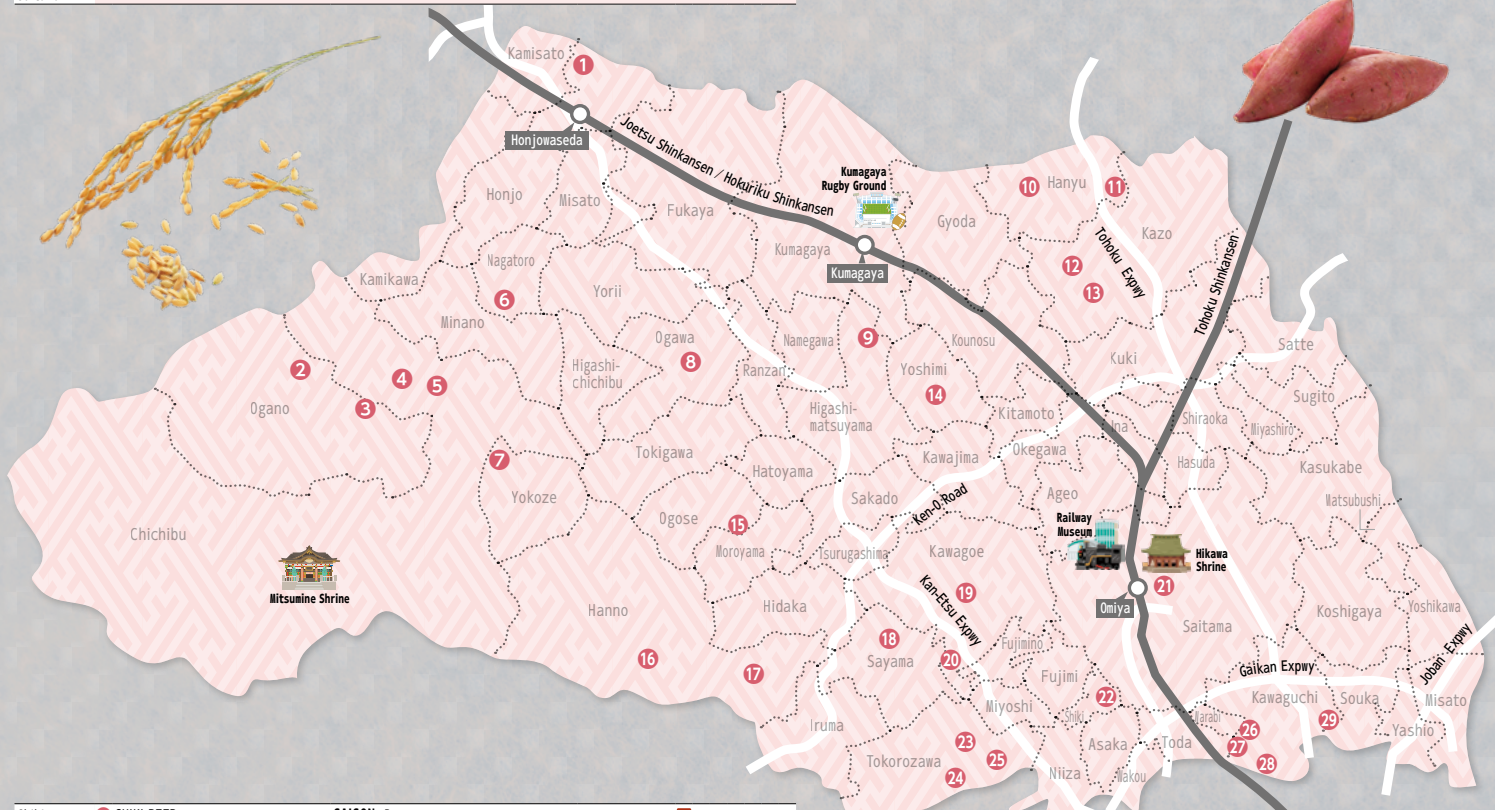

※ Please contact the Brewery before you visit it, because a reservation may be necessary.

※ A product of type besides the main brand is being sometimes also produced at each brewery.

SAITAMA

Honjo	1	HopGear Brewing	AMERICAN IPA Beer											
Ogano	2	Deerlet Field Brewery	Chichibu Wild Flower Mead											
	3	Toda Milk Ltd.	Hazikeru Kabosu no Osake	Liqueurs	0494-75-0168									
	4	Chichibu Brewery	Pale ale Hana	Beer										
Chichibu	5	Taisei Corporation CHICHIBUKIKUSUISHUZOSH	RYUDON Imo-shochu	Shochu (S)	0494-77-2010									
	6	FUJISAKISOUBEISHOUTEN	ICHIGO SAKE Strawberry flavored liqueur from sake origin	Liqueurs	0494-69-0001									
Yokoze	7	HANASAKIYAMA Jozosyo	DOBUROKU HANASAKIYAMA	Doburoku	0494-23-5002									
Ogawa	8	ZAKKOKU KOUBOU MICROBREWERY	IRODORI SAISON	Beer	0493-72-5673									
Higashimatsuyama	9	COEDO BREWERY	COEDO Labo Series	Beer	0570-018-777									
Hanyu	10	King Brewing Co.,Ltd. Hanyu Plant		Sweet sake										
	11	Hanyu Brewery	Kobushi-hana Beer	Beer	048-565-5267									
Kazo	12	KAZO BEER		Beer	090-8309-4275									
	13	Kamaya Co.,Ltd	Shochu (C)		0480-73-1234									
Yoshimi	14	Coca-Cola Bottlers Japan Inc. Saitama plant		Liqueurs	0493-54-2020									
Ogose	15	Asahara Brewery CO.,LTD	Suteki / KAJITSUNO SASAYAKI	Liqueurs	049-298-6010									
Hanno	16	Yamane Shuzo Akazawa Brewery	Yamane no Doburoku	Doburoku										
	17	CARVAAN BREWERY	Arabian Lime Ale	Beer	042-973-2060									
Sayama	18	Umenomiya Jinja		Doburoku										
Kawagoe	19	COEDO BREWERY	COEDO BEER	Beer	0570-018-777									
	20	MATSUZAKI MUSASHINO DISTILLERY	TOGEDAMA	Spirits	049-243-4022									
Omiya-Ku, Saitama	21	HIKAWA BREWERY	Hikawa no mori	Beer	048-783-5123									

The type of the mainbrand alcoholic beverage

Shochu (C)	Shochu (Continuous Distillation)
Shochu (S)	Shochu (Simple system Distillation)
Sweet sake	
Beer	Beer, Sparkling liquor, New genre (Beer-like liqueur)
Spirits	
Liqueurs	
Doburoku	
Mead	
Other brewed liquors	

Haneda-airport