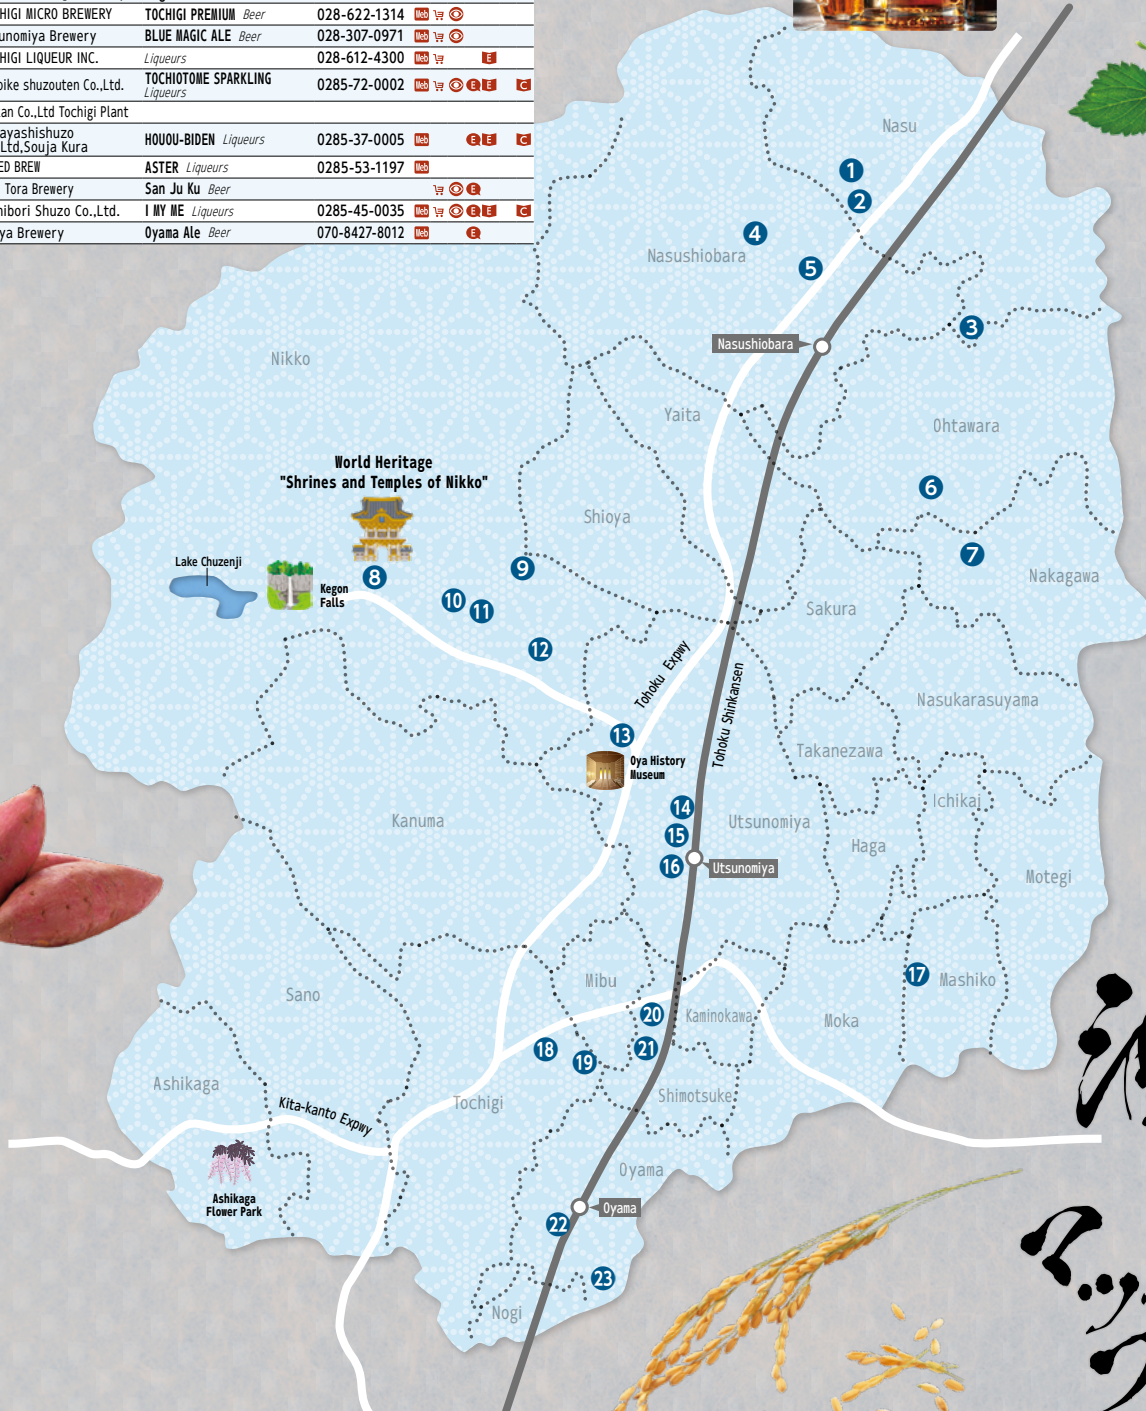

## The type of the mainbrand alcoholic beverage

Shochu (C) Shochu (Continuous Distillation)

Shochu (S) Shochu (Simple system Distillation)

Sweet sake

Beer Beer, Sparkling liquor, New genre (Beer-like liqueur)

# 酒蔵マップ