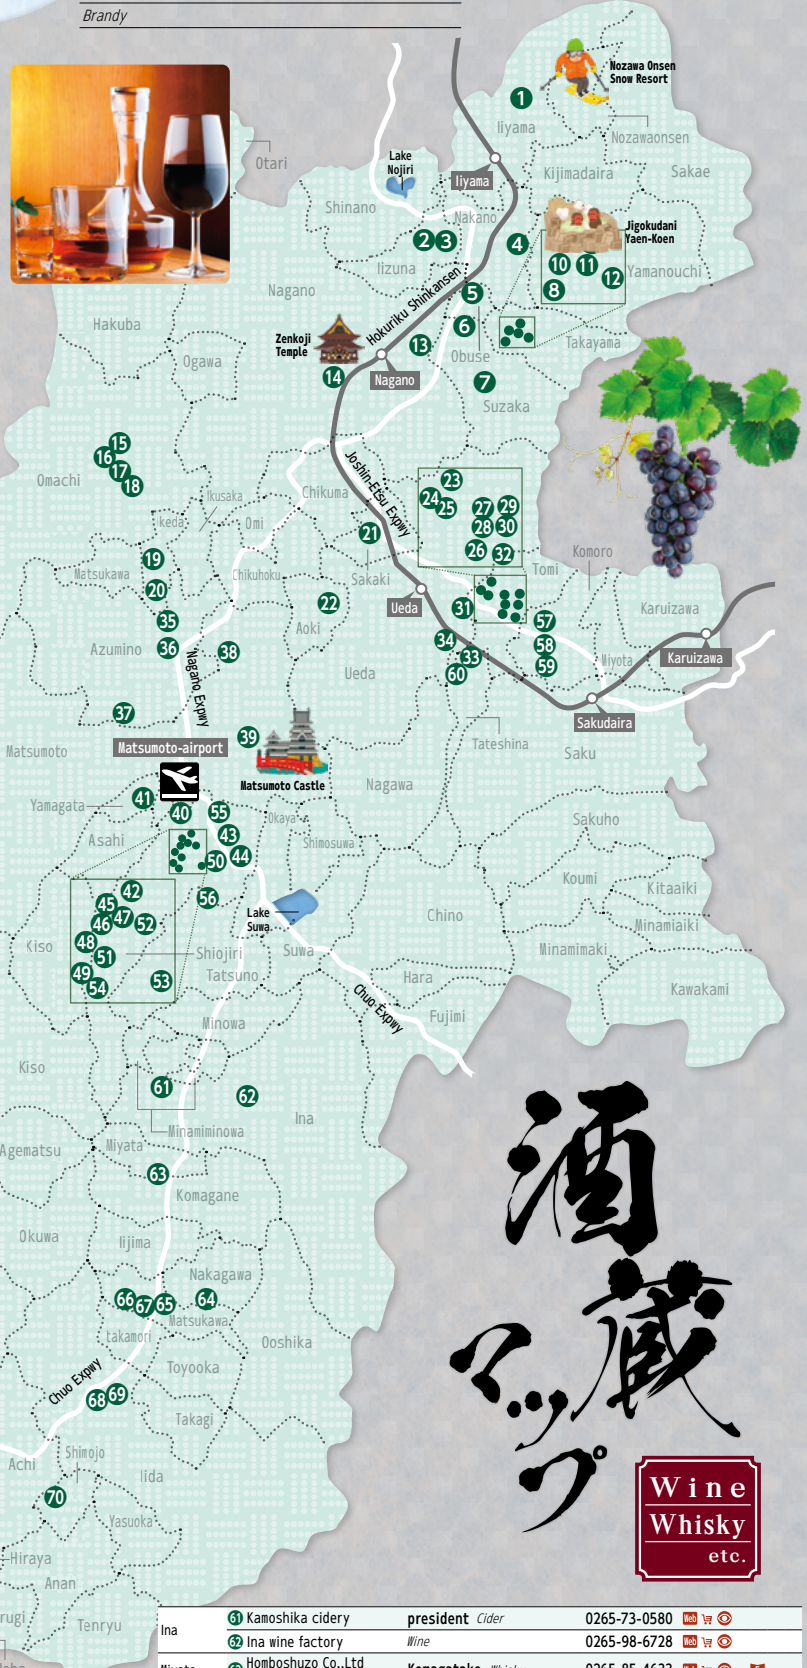

Iiyama	1 Kiyokama Co., Ltd. Iiyama Distillery	Whisky	0269-67-0118	
Iizuna	2 St.Cousair Winery	St.Cousair Chardonnay Wine	026-253-8002	
	3 RINGO SCHOOL CIDERY	Apple school cider Cider	050-5876-2628	
Nakano	4 Takayashiro Farm & Winery	Cabernet Sauvignon Wine	0269-24-7650	
Obuse	5 OBUSE WINERY Corporation	Domaine Sogga Wine		
Suzaka	6 ALPS CO.,LTD Shuzaka	Wine		
	7 KUSUNOKI WINERY	Chardonnay Barrel Aged Wine	026-214-8568	
Takayama	8 MOTHER VINES NAGANO WINERY	Wine		
	9 SHINSHU TAKAYAMA WINERY	Chardonnay Wine	026-214-8726	
	10 Cantina Riezo	Ciao Ciao ROSSO Merlot Wine		
Nagano	11 VINIQRUBE	Pinot Noir Wine		
	12 Domaine Hase (Hikaru Farm)	Pino fan blanc / FUKUHARA blanc Wine		
Omachi	13 Imaishuzouten Corporation	Aprico(Apricot Wine) Wine	026-243-3745	
	14 Nishiidashuzouten	Mellows Wine	026-292-2047	
Ikeda	15 Son of the Smith Hard Cider	Son of the Smith PICKERS'DELIGHT Cider	0261-85-5023	
	16 Vin d'Omachi Ferme36	Remerciements Wine		
	17 NORTHERN ALPS VINEYARDS	Chardonnay Wine	0261-22-2564	
Sakaki	18 Usasano Petite Farm	Wine		
	19 Fukugen Brewery	Lutubell Cidre Cider	0261-62-2210	
	20 DOMAINE HIROKI	DOMAINE HIROKI SAUVIGNON BLANC Wine	0261-25-0024	
Aoki	21 Vino della Gatta SAKAKI	Vino della Gatta SAKAKI Wine	0268-82-2208	
	22 Fanky Chateau Winery			
	23 ARC-EN-VIGNE	ARC-EN-VIGNE CHARDONNAY Wine	0268-71-7082	
Tomi	24 Domaine Nakajima	Cabernet Franc Wine		
	25 Villa d'Est Winery	VIGNERONS RESERVE CHARDONNAY Wine	0268-63-7373	
	26 Domaine A. et Y. Minowa			
	27 Hasumi Farm & Winery	Chikuma River Wine Valley Series Pinot Noir Wine	0268-64-5550	
	28 Rue de Vin	Rue de Vin ESPRIT Wine	0268-71-5973	
Ueda	29 Atelier du Vin	Pinot Noir Wine	090-7203-2482	
	30 cave hatano	cave hatano KURAKAKE Wine	080-6936-9646	
	31 NAGOMI VINEYARDS	Wine	0268-80-9100	
Azumino	32 La Romanée LES VINS VIVANTS	Wine	070-2797-2920	
	33 CYCLOVINEYARDS 49GWINERY	Pursuit Wine		
	34 Chateau Mercian Mariko Winery	Chateau Mercian Mariko Omnis Wine	0268-75-8790	
Matsumoto	35 Le Milieu	Wine		
	36 AZUMI APPLE SWISS MURA WINERY	Sauvignon Blanc Premier Wine	0263-73-5532	
	37 AZUMINO WINERY	Merlot Wine	0263-77-7700	
	38 Yamatowine Shiga Winery	Wine	0263-64-4255	
Yamagata	39 Yamabe Winery	NIAGARA SWEET Wine	0263-32-3644	
	40 GAKUFARM & WINERY	Col Merlot Wine	0263-58-7606	
	41 TAKE WINE	Fuji Cidre doy sweet Cider	0263-55-6100	

酒蔵マップ

Wine Whisky etc.

Shiojiri	42 DOMAINE SOURIRE	Revivre Wine	0263-31-0266	
	43 sur la colline KOUNISHI Vinerie	Wine	090-1760-0061	
Komoro	44 Sun Sun Winery	Chateau Sun Sun Wine	0263-51-8011	
	45 IZUTSU WINE	IZUTSU WINE NAC Merlot Wine	0263-52-0174	
Tateshina	46 HAYASHI WINERY	goichi wine Wine	0263-52-0059	
	47 Chateau Mercian Kikyogahara Winery	Chateau Mercian Kikyogahara Merlot Wine		
Ina	48 Sinano Wine Co.,Ltd.	Sinano Wine Wine	0263-52-2581	
	49 VOTANO WINE	Wine		
Miyata	50 ALPS Co.,LTD	Musée du Vin Wine	0263-52-1150	
	51 Kido Winery	Wine		
Nakagawa	52 SUNTORY WINE INTERNATIONAL LIMITED SHIOJIRI WINERY	SHIOJIRI WINERY SHIOJIRI MERLOT Wine	0263-52-0144	
	53 Kiritoyama Cidery	Kiritoyama Cidre Cider		
Matsumoto	54 Belly Beads Winery	Merlot Harmonoir Wine	0263-87-0570	
	55 Domaine KOSEI	Wine	0263-50-7922	
Iida	56 INISHE NO SATO WINERY	Merlot Wine	0266-78-7204	
	57 MANS WINE CO.,LTD. KOMORO WINERY	SOLARIS KOMORO MERLOT Wine	0267-26-6341	
Shimajiri	58 ANNE WINERY	ANNE CIDRE Cider	0267-22-1518	
	59 Gio Hills Winery	Wine	0267-48-6422	
	60 Tateshinapple winery	Tateshinapple Cidre Cider	0267-56-2288	

Ina	61 Kamoshika cidery	president Cider	0265-73-0580	
	62 Ina wine factory	Wine	0265-98-6728	
Miyata	63 Hombosuzo Co.,Ltd Mars Shinshu Distillery	Komagatake Whisky	0265-85-4633	
Nakagawa	64 MINAKATA JOZO			
	65 Vin Vie	Vin Vie Blanc Wine	0265-49-0801	
Matsumoto	66 Mashino winery	Pionnier Cidre Cider	0265-36-3013	
	67 MARUKAME Cidery	MARUKAME CIDER Cider	0265-36-2534	
	68 Kikusui Brewery Co.,LTD	KIKUSUI CIDRE Cider	0265-22-2300	
Iida	69 RINGO NAMIKI CIDRE FACTORY	APPO CIDRE (TEKIKAKA BLEND DRY) Cider	0265-52-6188	
Shimajiri	70 Farm & Cidery KANESHIGE	Farmer's Craft Cider Cider	0260-27-1250