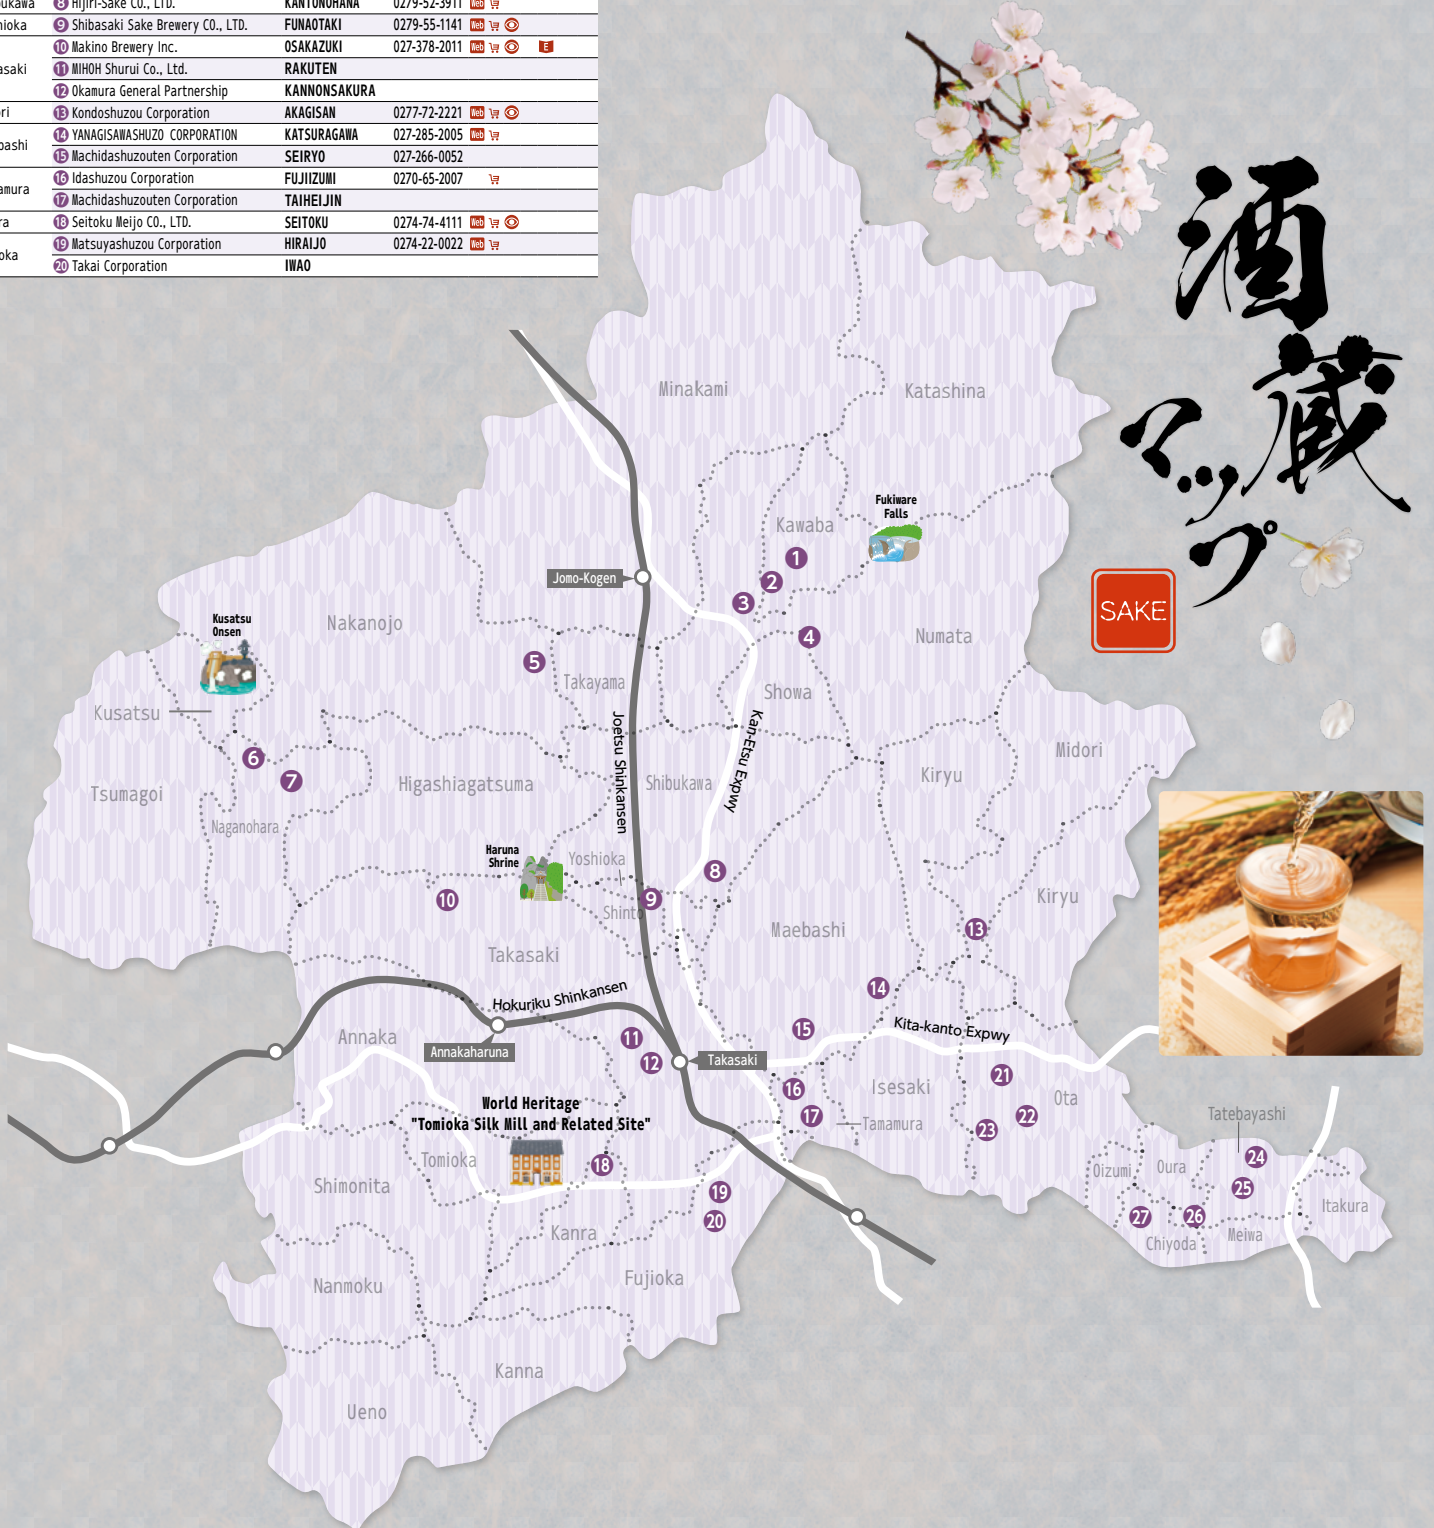

SAKE Breweries Map

As of June, 2021

Location	No.	Breweries	Mainbrand	telephone number	website	shop	Tax Free Shop consumption tax	Tax Free Shop consumption tax & liquor tax	Brewery tour No booking required	Brewery tour Advanced booking required	English-speaking staff	English Brochure	Chinese-speaking staff	Chinese Brochure

酒蔵

SAKE