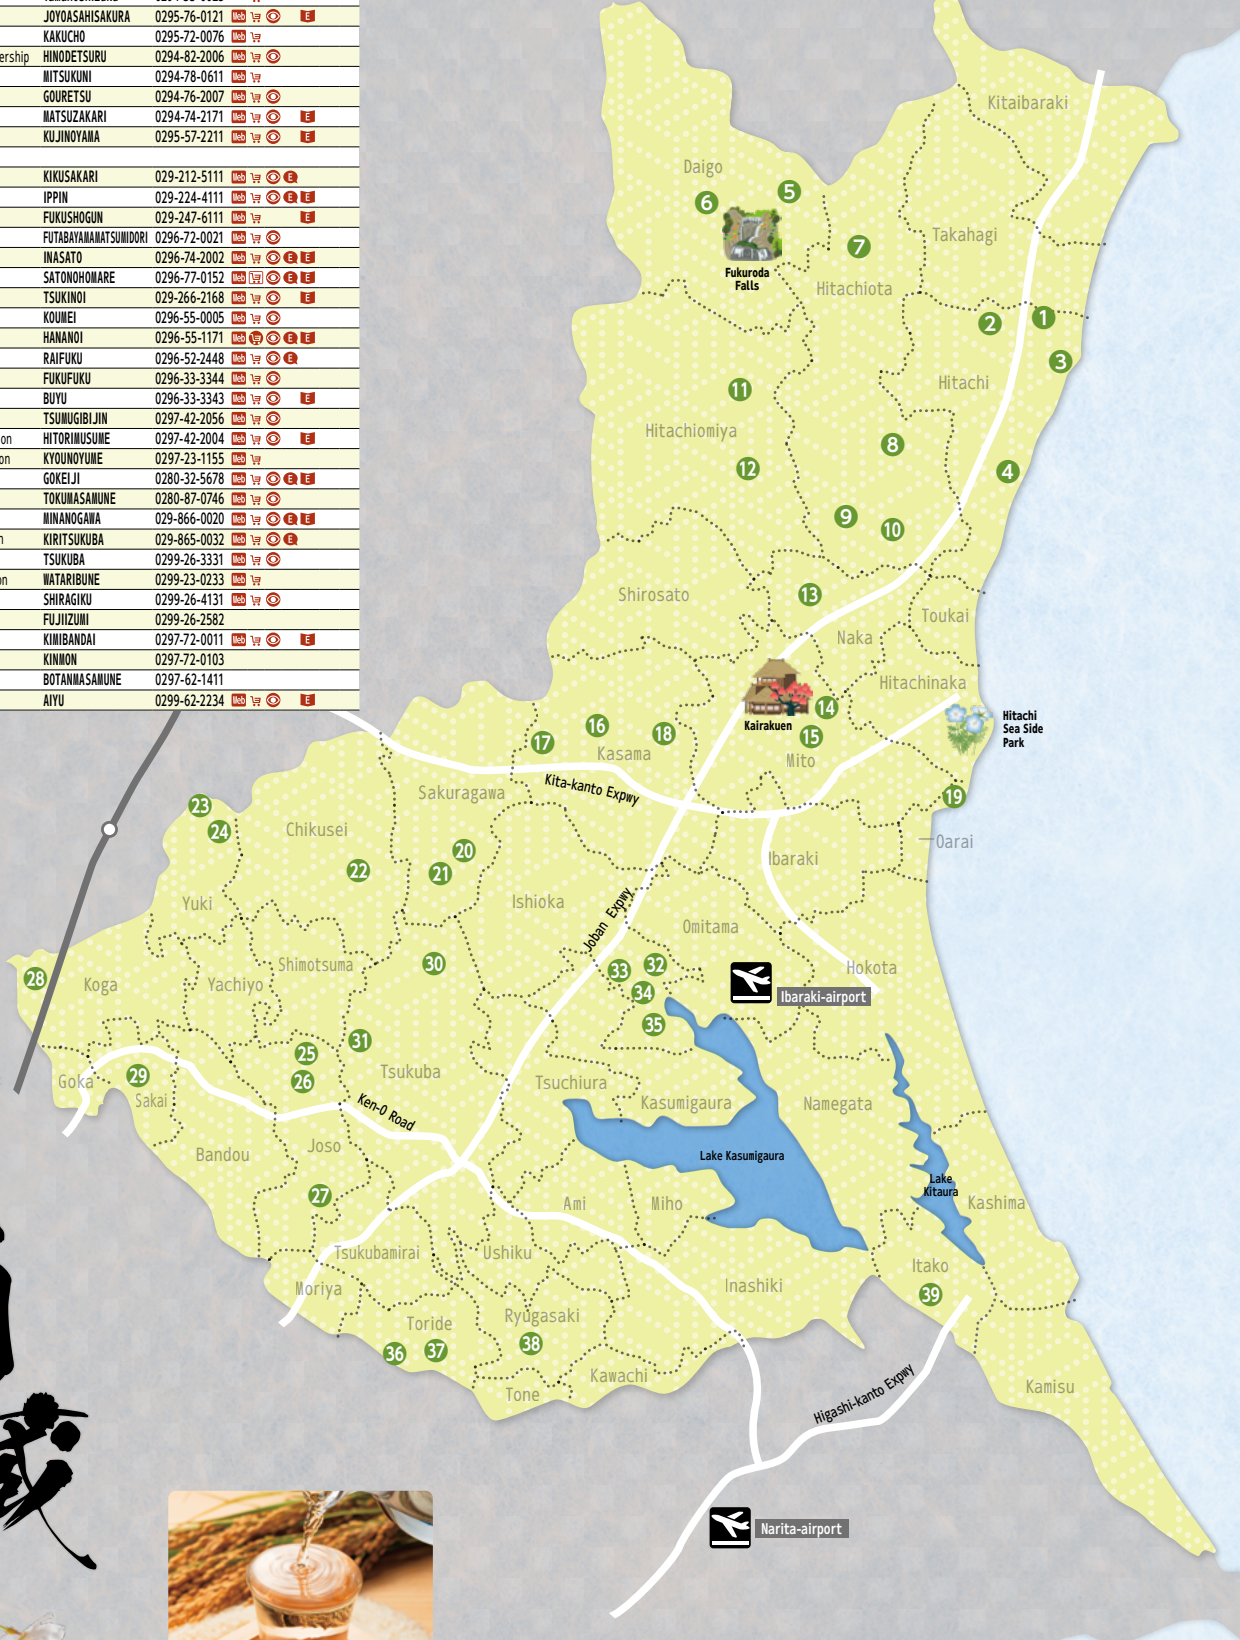

SAKE Breweries Map

As of June, 2021

Location	No.	Breweries	Mainbrand	telephone number	website	shop	Tax Free Shop consumption tax	Tax Free Shop consumption tax & liquor tax	Brewery tour No booking required	Brewery tour Advanced booking required	English-speaking staff	English Brochure	Chinese-speaking staff	Chinese Brochure

SAKE