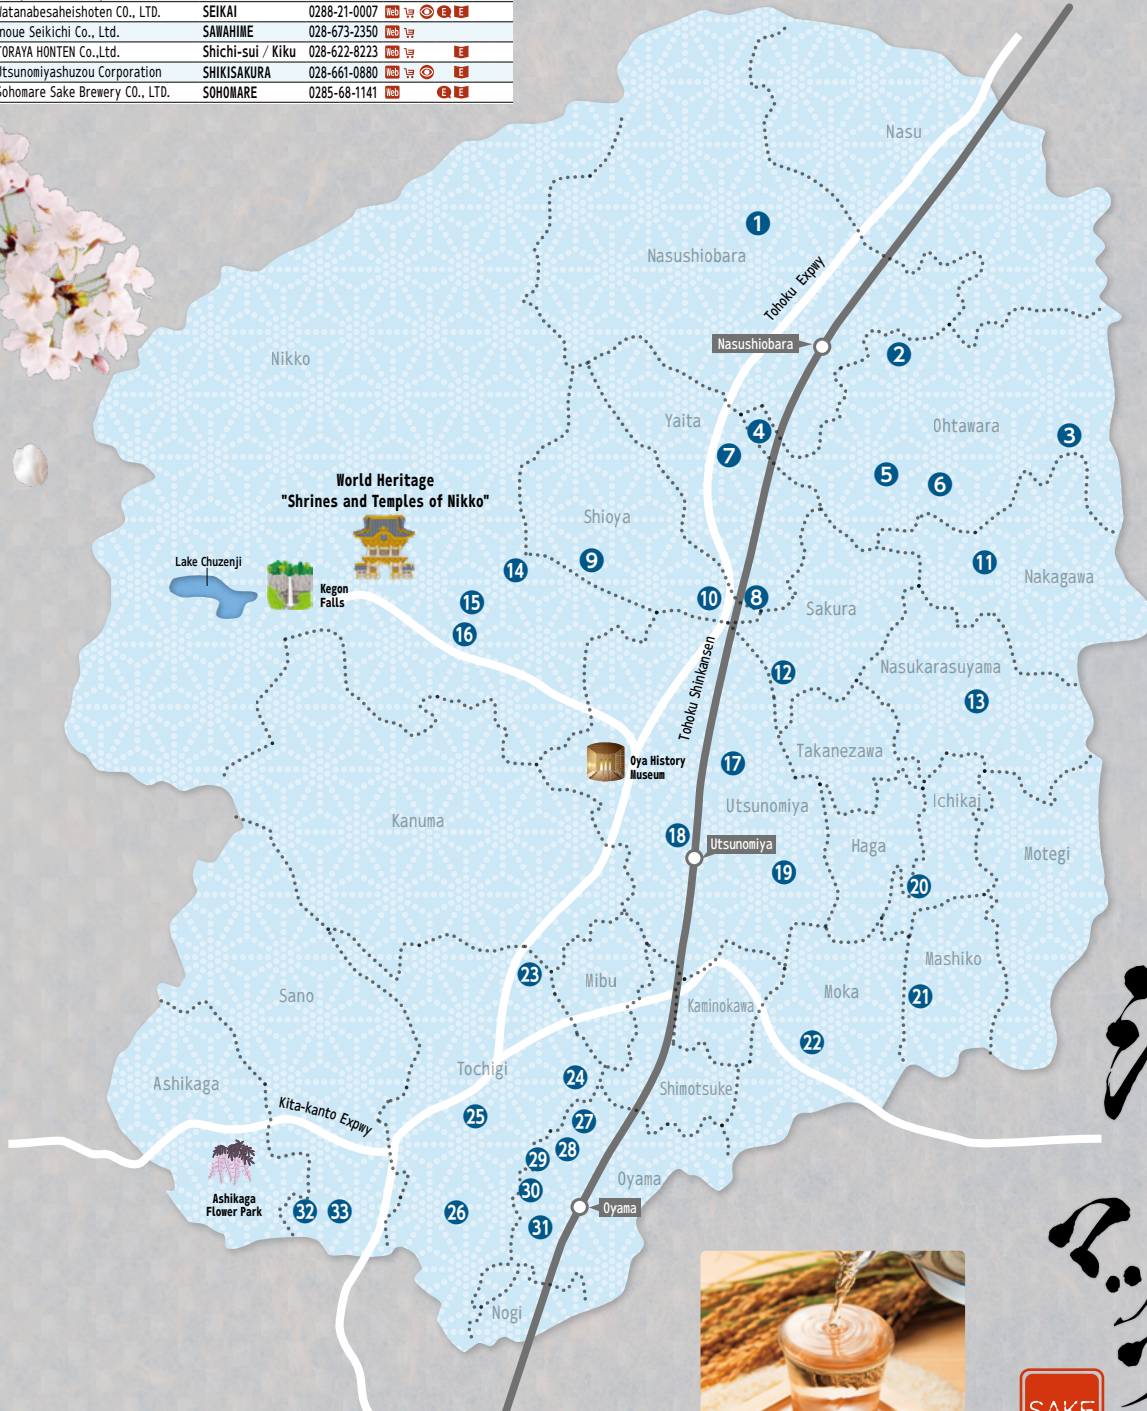

# SAKE Breweries Map

As of June, 2021

Location	No.	Breweries	Mainbrand	telephone number	website	shop	Tax Free Shop consumption tax	Tax Free Shop consumption tax & liquor tax	Brewery tour No booking required	Brewery tour Advanced booking required	English-speaking staff	English Brochure	Chinese-speaking staff	Chinese Brochure

酒蔵マップ