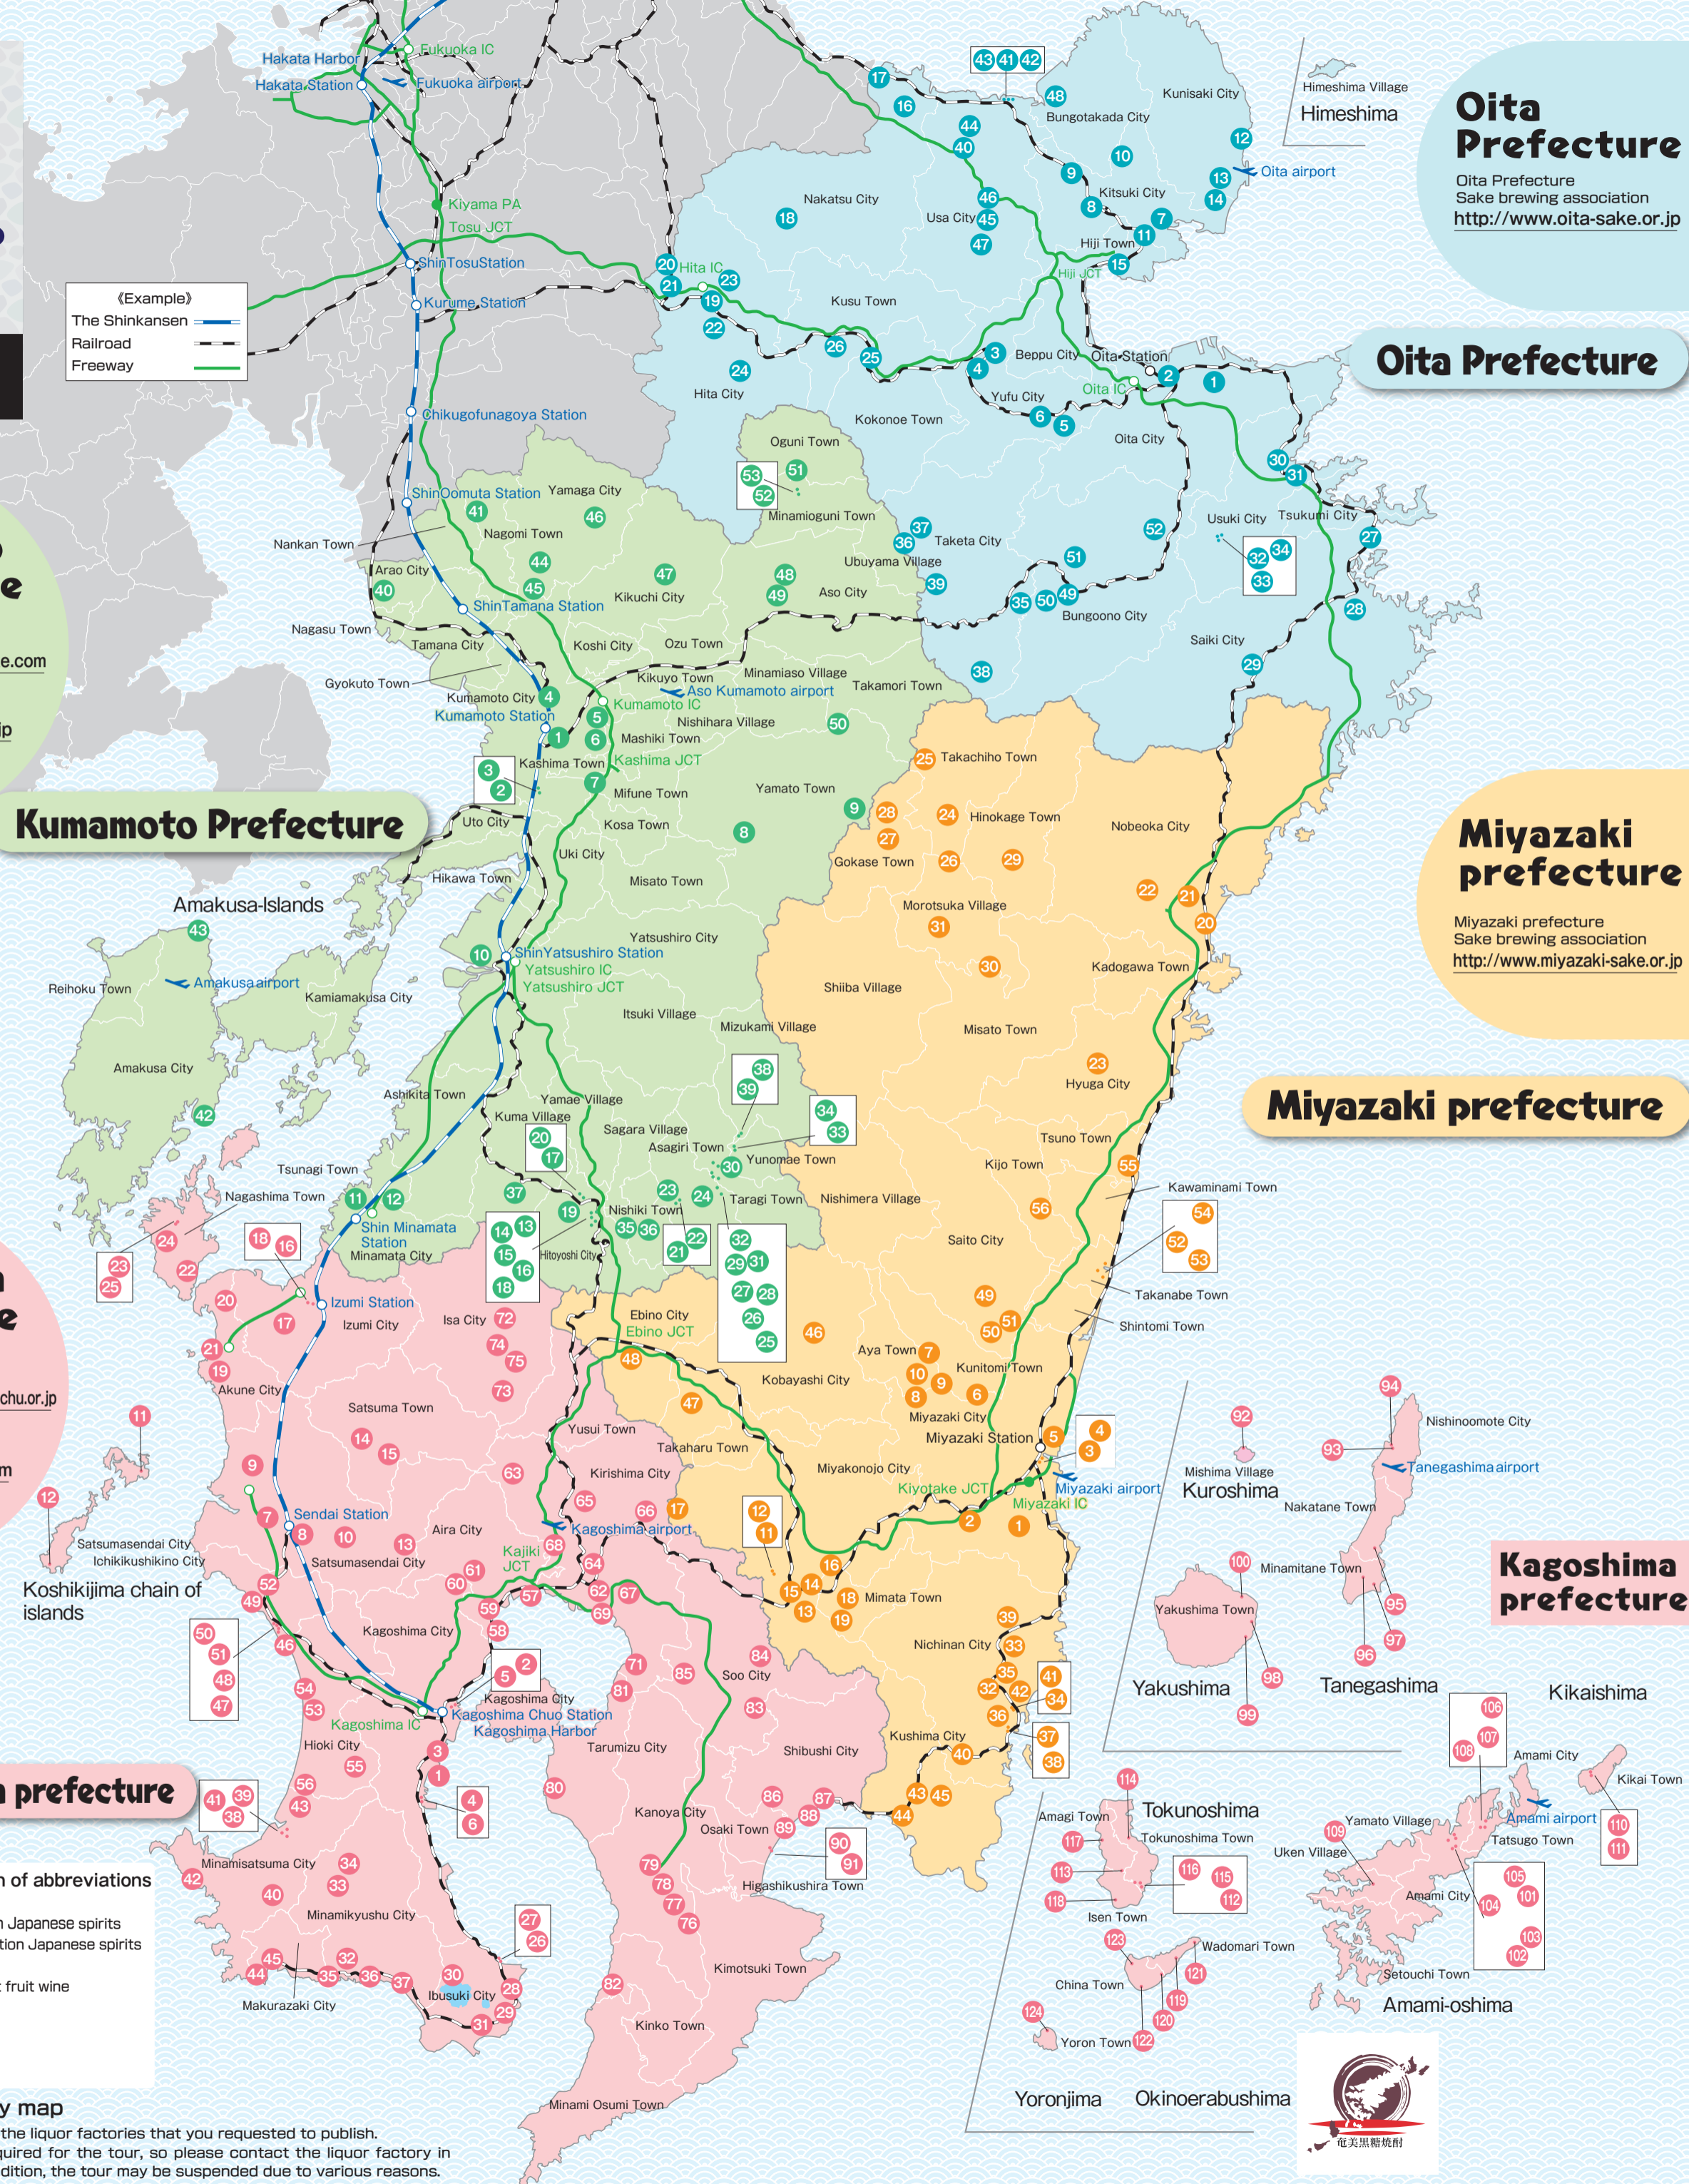

Kumamoto Prefecture

Kumamoto Prefecture Sake brewing association http://www.kumamoto-sake.com

Kuma shochu Sake brewing association https://kumashochu.or.jp

Table listing sake breweries in Kagoshima Prefecture with columns for town name, factory name, representative brand, telephone, and classification.

About sake brewery map

- 1. This brewery map shows the liquor factories that you requested to publish. 2. Reservations may be required for the tour, so please contact the liquor factory in advance if you wish. In addition, the tour may be suspended due to various reasons. 3. Unauthorized reproduction or reorganization is prohibited.