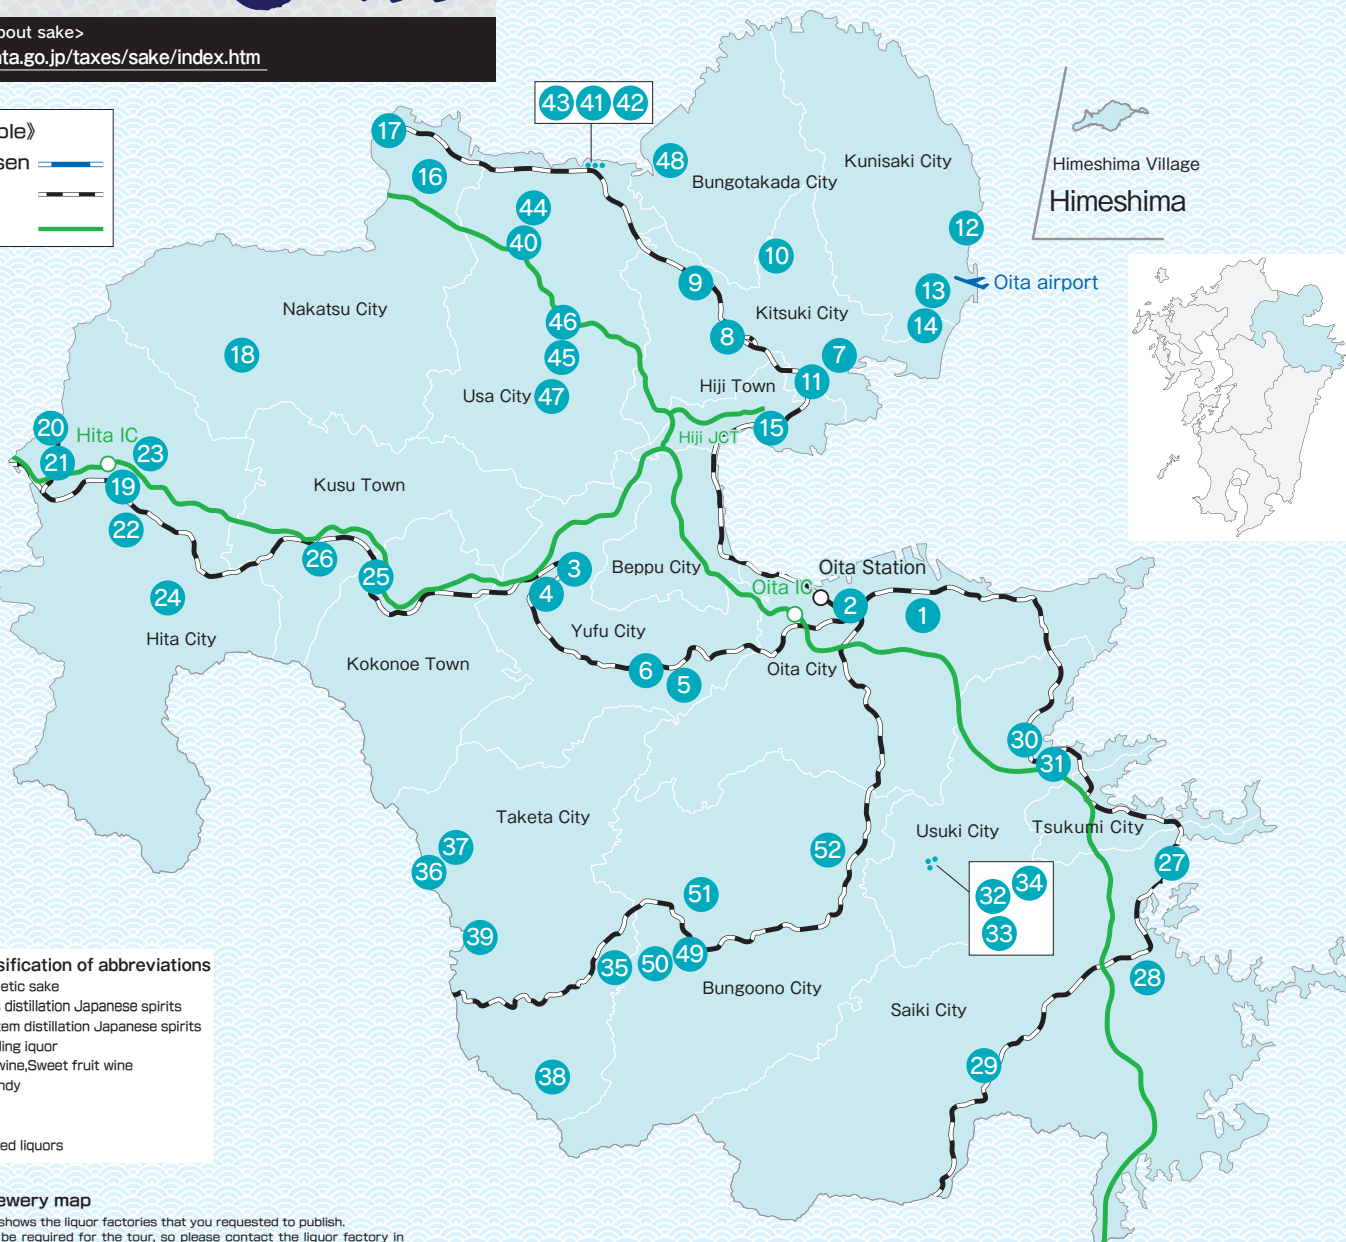

<Information about sake>
<https://www.nta.go.jp/taxes/sake/index.htm>

Oita Prefecture

Oita Prefecture Sake brewing association

<http://www.oita-sake.or.jp>

《Example》

- The Shinkansen
- Railroad
- Freeway

About the classification of abbreviations

About sake brewery map

- This brewery map shows the liquor factories that you requested to publish.
- Reservations may be required for the tour, so please contact the liquor factory in advance if you wish. In addition, the tour may be suspended due to various reasons.
- Unauthorized reproduction or reorganization is prohibited.