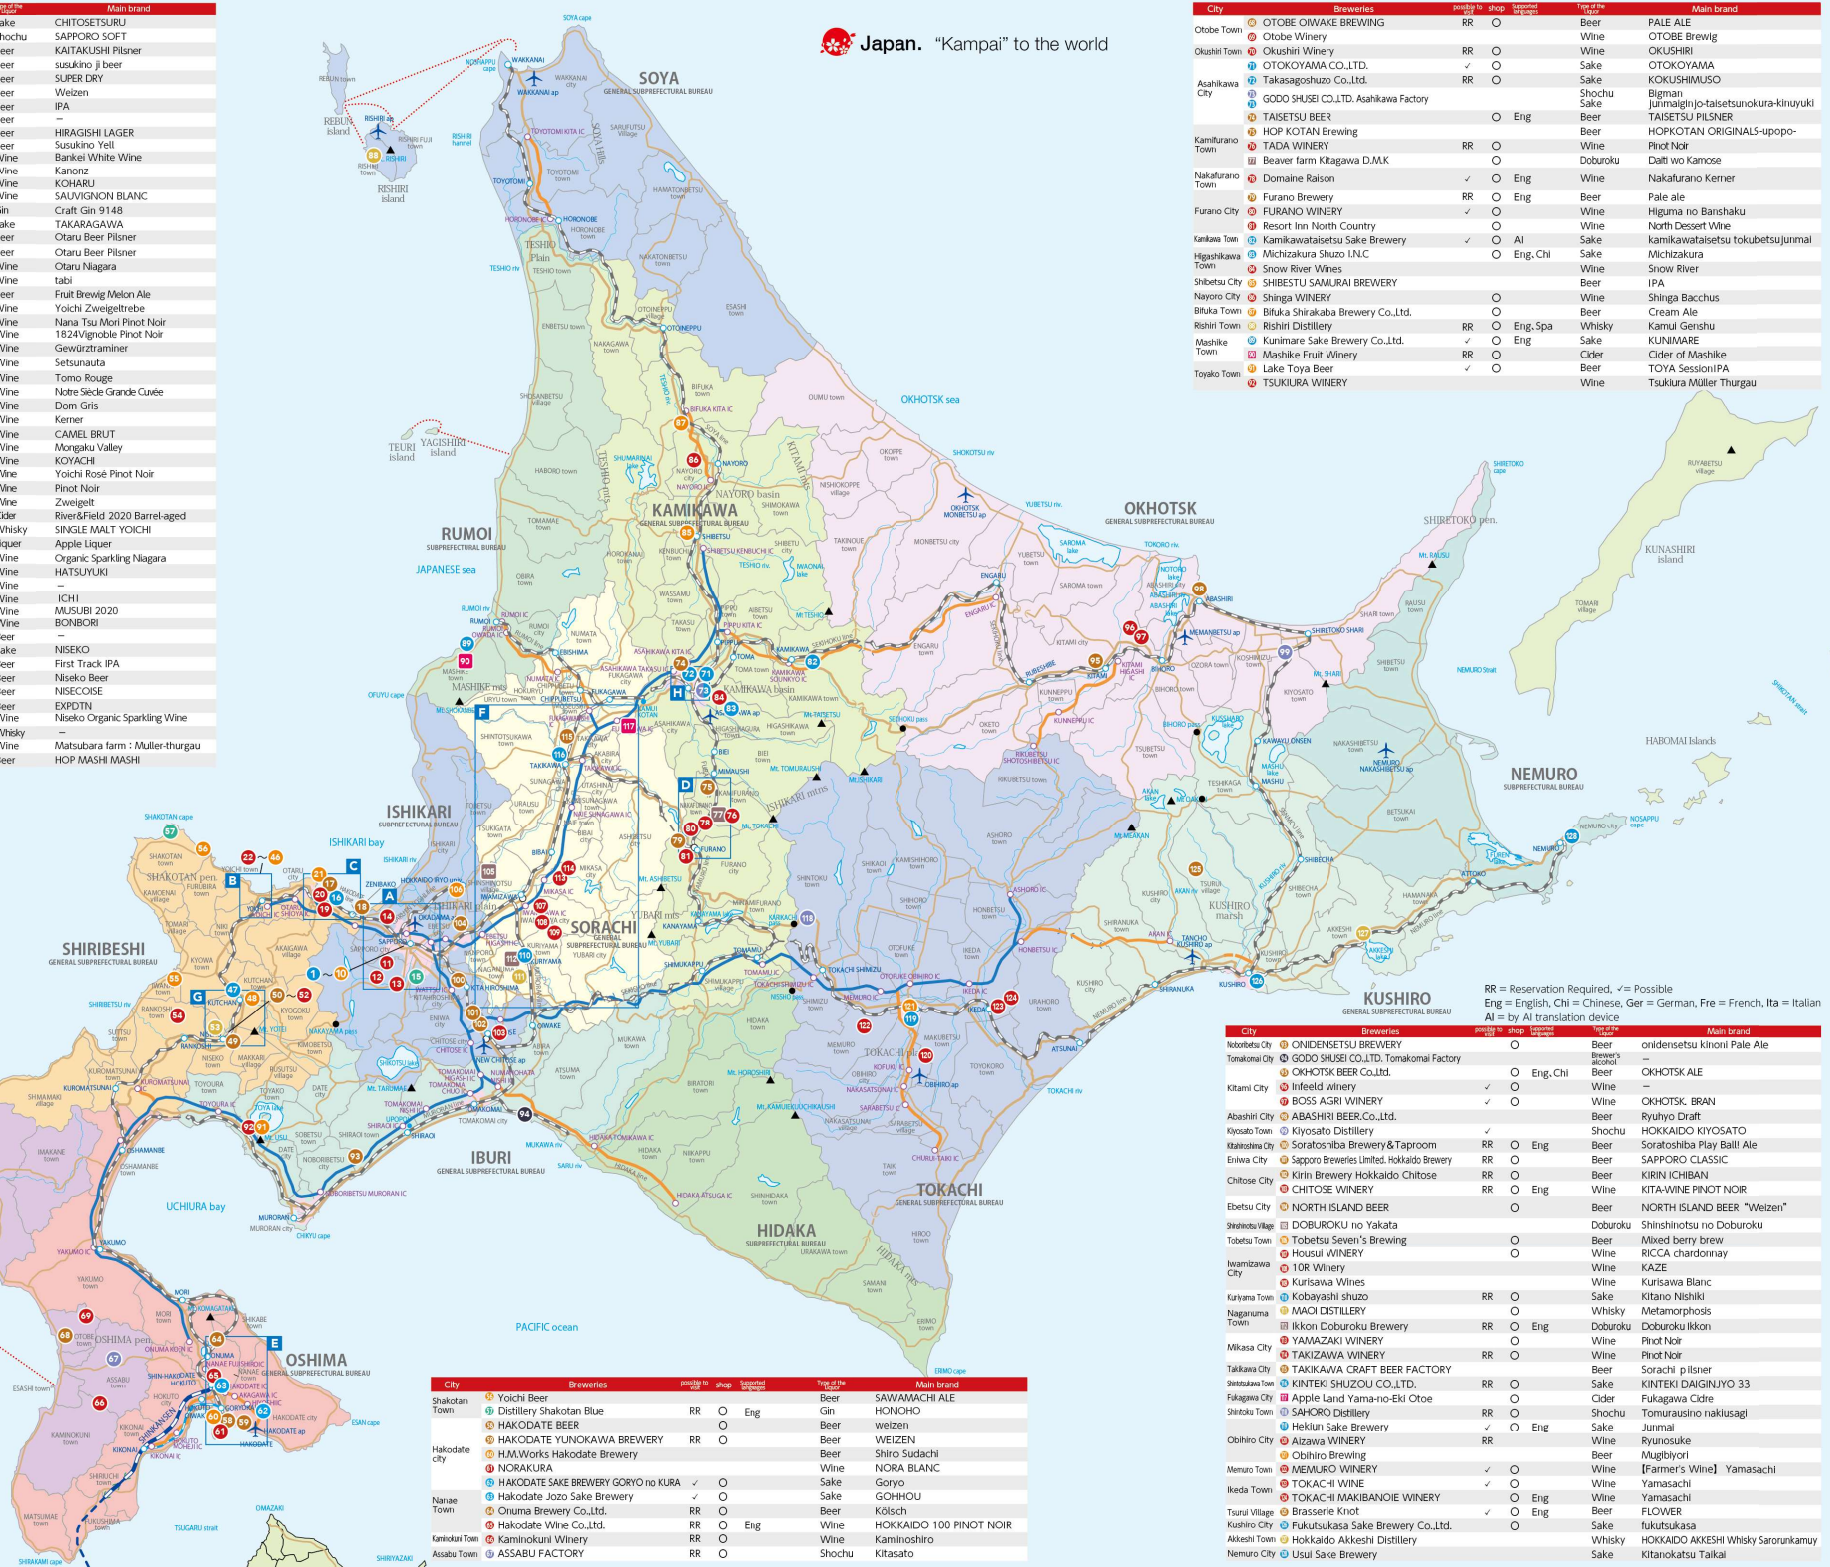

BREWERIES & DISTILLERIES IN HOKKAIDO

[SAPPORO] [OTARU] [YOICHI-NIKI] [ASAHIKAWA] [FURANO] [HAKODATE-NANAE] [KUCCHAN, NISEKO] [SORACHI] AREAS ENLARGED MAPS ARE DISPLAYED ON THE BACK SIDE

Feb. 28, 2023

- Japanese Sake 16
- Shochu 5
- Beer 26
- Low-Malt Beer 14
- Wine 53
- Cider 3
- Whisky 5
- Gin 2
- Liqueur 1
- Doburoku (unrefined Sake) 3
- Material Alcohol 1

City	Breweries	postal to shop	Reserv	Type of Beer	Main brand
Shiribeshi Town	Yoichi Beer	RR	○	Beer	SAWAMACHI ALE
	Distillery Shakotan Blue	RR	Eng	Gin	HONOHO
	HAKODATE BEER	○	○	Beer	weizen
Hakodate City	HAKODATE YUNOKAWA BREWERY	RR	○	Beer	WEIZEN
	H.M.Works Hakodate Brewery	○	○	Beer	Shiro Sudachi
	ORAKURA	○	○	Wine	NORA BLANC
Nanae Town	HAKODATE SAKE BREWERY GORYO no KURA	✓	○	Sake	Goryo
	Hakodate Jozo Sake Brewery	○	○	Sake	GOHPOU
	Onuma Brewery Co.,Ltd.	RR	○	Beer	KIKUCHI
Kamikawa City	Hakodate Wine Co.,Ltd.	RR	Eng	Wine	HOKKAIDO 100 PINOT NOIR
	Kamiokuni Winery	RR	○	Wine	Kaminohiro
Assabu Town	ASSABU FACTORY	RR	○	Shochu	Kitasato

RR = Reservation Required, ✓ = Possible
Eng = English, Chi = Chinese, Ger = German, Fre = French, Ita = Italian
Al = by AI translation device

City	Breweries	postal to shop	Reserv	Type of Beer	Main brand
Nemuro City	ONIDENSETSU BREWERY	○	○	Beer	onidensetsu kirinai Pale Ale
	GODO SHUJIE CO.,LTD. Tomakomai Factory	○	○	Beer	—
	OKHOTSK BEER Co.,Ltd.	○	Eng,Chi	Beer	OKHOTSK ALE
Kitama City	Infeeld winery	✓	○	Wine	—
	BOSS AGRI WINERY	✓	○	Wine	OKHOTSK BRAN
	ABASHIRI BEER Co.,Ltd.	○	○	Beer	Ryuhyo Draft
Kiyosato Town	Kiyosato Distillery	✓	○	Shochu	HOKKAIDO KIYOSATO
	Sorachi-bira Brewery&Taproom	RR	Eng	Beer	Sorachi-bira Play Ball Ale
	Sagazo Breweries Limited. Hokkaido Brewery	RR	○	Beer	SAPPORO CLASSIC
Eniwa City	Kirin Brewery Hokkaido Chitose	RR	○	Beer	KIRIN ICHIBAN
	CHITOSE WINERY	RR	Eng	Wine	NORTH-WINE PINOT NOIR
Eheshi City	NORTH ISLAND BEER	○	○	Beer	NORTH ISLAND BEER "Weizen"
	DOBUROKU no Yakata	○	○	Doburoku	Shinshinotsu no Doburoku
Tobetsu Town	Tobetsu Seven's Brewing	○	○	Beer	Mixed berry brew
	Housui WINERY	○	○	Wine	RICCA chardonnay
Iwamizawa City	IOR Winery	○	○	Wine	KAZE
	Kurisawa Wines	○	○	Wine	Kurisawa Blanc
Kiryama Town	Kobayashi shuzo	RR	○	Sake	Kitano Nishiki
	MAOI DISTILLERY	○	○	Whisky	Metamorphosis
Nagaruma Town	Ikkon Doburoku Brewery	RR	Eng	Doburoku	Doburoku Ikkon
	YAMAZAKI WINERY	○	○	Wine	Pinot Noir
Mikasa City	TAKIZAWA WINERY	RR	○	Wine	Pinot Noir
	TANAKAWA CRAFT BEER FACTORY	○	○	Beer	SORACHI PILSNER
Fukaya Town	KINTEI SHUZO CO.,LTD.	RR	○	Cider	KINTEKI DAGINUYO 33
	Apple Land Yama-no-Eki Otoe	RR	○	Cider	Fukayaga Cidre
Shiroka Town	SAHORO Distillery	○	○	Shochu	Tomurausiro nakisagi
	Heklini Sake Brewery	✓	Eng	Sake	Journal
Obihiro City	Altzawa WINERY	RR	○	Wine	Ryunosuke
	Obihiro Brewing	RR	○	Beer	Mugbyori
Memuro Town	MEMURO WINERY	✓	○	Wine	[Farmer's Wine] Yamasachi
	TOKACHI WINE	✓	○	Wine	Yamasachi
Ikeda Town	TOKACHI MAKIBANAOIE WINERY	○	Eng	Wine	Yamasachi
	Brasserie Knot	○	Eng	Beer	FLOWER
Tsurui Village	Fukutsukasa Sake Brewery Co.,Ltd.	✓	○	Sake	fukutsukasa
Akeshi Town	Hokkaido Akkeshi Distillery	○	○	Whisky	HOKKAIDO AKKESHI Whisky Sarurukamyu
	Usui Sake Brewery	○	○	Sake	Kitanokatsu Taikai